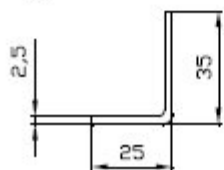

### SPECIFICATION

Application:	left-side door
Weight:	0.2 kg
Dimensions:	25 x 250 x 35 mm Plate thickness 2.5 mm
Guarantee:	2 years

Dimensions:

Determination of the left- and right side doors:

- 1). right-side door
- 2). left-side door

#### PACKAGE

Dimensions (L x W x H): 0x0x0 mm	Gross Weight: 0 kg
----------------------------------	--------------------