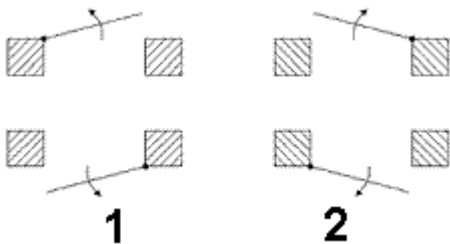

### SPECIFICATION

Application:	left-side door
Weight:	0.2 kg
Dimensions:	25 x 250 x 35 mm Plate thickness 2.5 mm
Guarantee:	2 years

Dimensions:

Determination of the left- and right side doors:

- 1). right-side door
- 2). left-side door