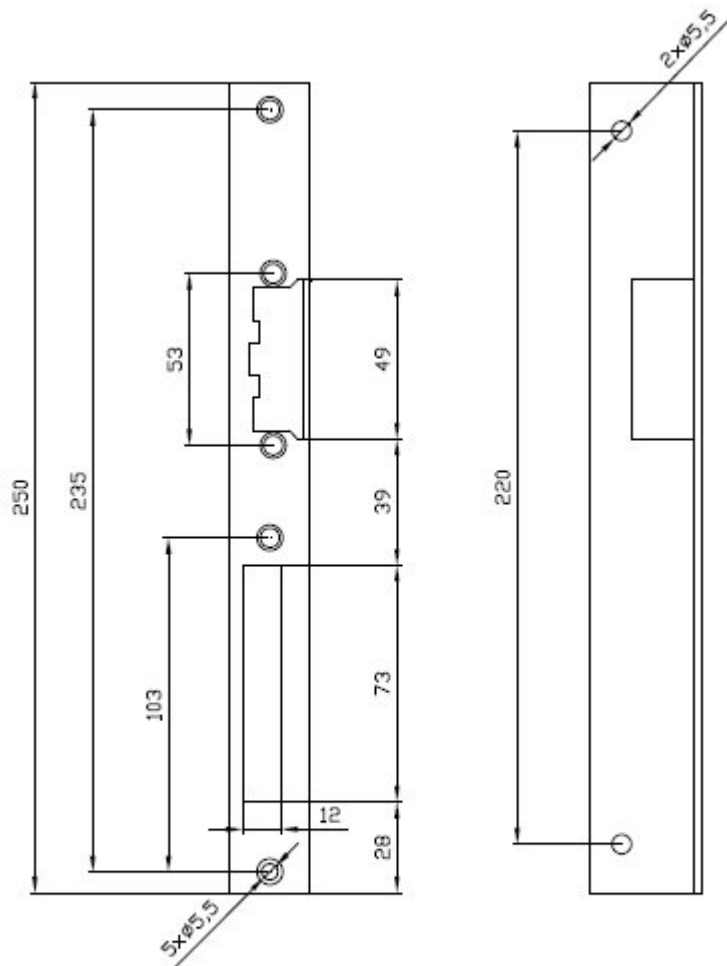

### SPECIFICATION

Application:	left-side door
Weight:	0.2 kg
Dimensions:	25 x 250 x 35 mm Plate thickness 2.5 mm
Guarantee:	2 years

Dimensions:

Determination of the left- and right side doors:

- 1). right-side door
- 2). left-side door

#### PACKAGE

Dimensions (L x W x H): 0x0x0 mm	Gross Weight: 0 kg
----------------------------------	--------------------