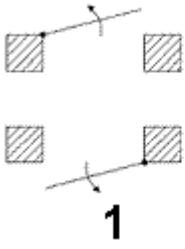

Code: SZZ-5/R2-R3

FACE PLATE **SZZ-5/R2-R3**

Net: **2.49 EUR** Gross: **2.49 EUR**

Allows to replace R2 type electric strike with R3 type electric strike together with this plate without drill extra holes in door holder. Adapted for left- and right-hand door. Plate is powder-painted, color: light steel.

SPECIFICATION

Application:	Adapted for left- and right-hand door
Weight:	0.06 kg
Dimensions:	27 x 165 x 3 mm
Guarantee:	2 years

PRESENTATION

DELTA-OPTI Monika Matysiak; <https://www.delta.poznan.pl>
POL; 60-713 Poznań; Graniczna 10
e-mail: delta-opti@delta.poznan.pl; tel: +(48) 61 864 69 60

Dimensions:

Determination of the left- and right side doors:

- 1). right-side door
- 2). left-side door

PACKAGE

Dimensions (L x W x H): 0x0x0 mm	Gross Weight: 0 kg
----------------------------------	--------------------