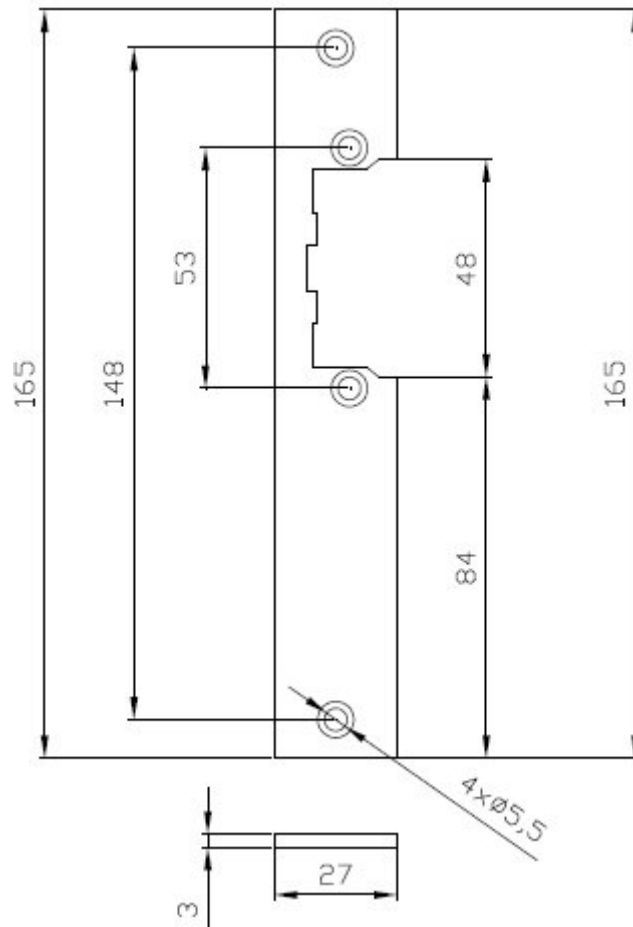

Code: SZZ-5/R2-R3

FACE PLATE **SZZ-5/R2-R3**

Net: **1.66 EUR** Gross: **2.04 EUR**

Allows to replace R2 type electric strike with R3 type electric strike together with this plate without drill extra holes in door holder. Adapted for left- and right-hand door. Plate is powder-painted, color: light steel.

SPECIFICATION

Application:	Adapted for left- and right-hand door
Weight:	0.06 kg
Dimensions:	27 x 165 x 3 mm
Guarantee:	2 years

PRESENTATION

DELTA-OPTI Monika Matysiak; <https://www.delta.poznan.pl>
POL; 60-713 Poznań; Graniczna 10
e-mail: delta-opti@delta.poznan.pl; tel: +(48) 61 864 69 60

Dimensions:

Determination of the left- and right side doors:

- 1). right side door
- 2). left side door