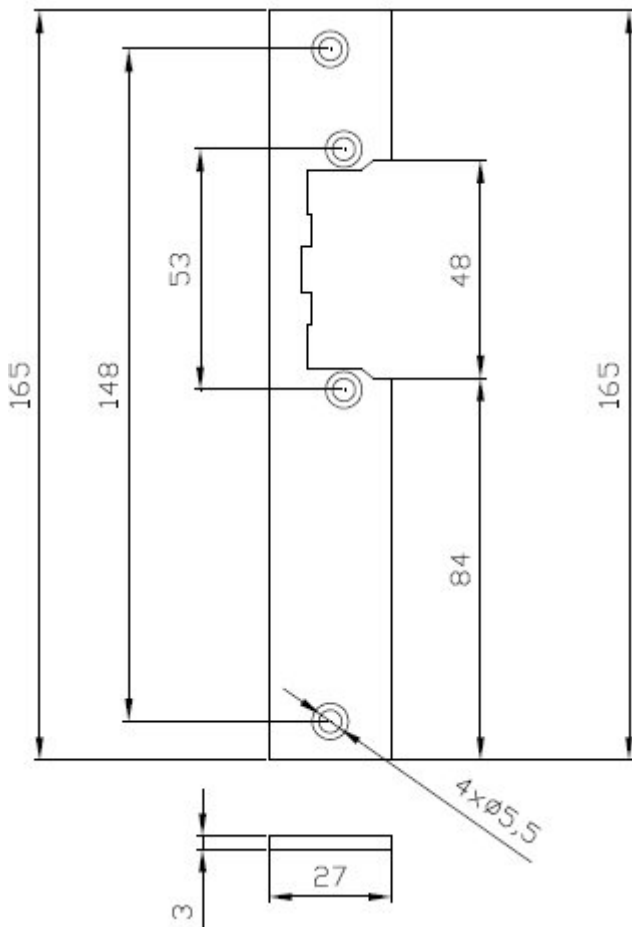

Code: SZZ-5/R2-R3

FACE PLATE **SZZ-5/R2-R3**

Net: **2.49 EUR** Gross: **2.49 EUR**

Allows to replace R2 type electric strike with R3 type electric strike together with this plate without drill extra holes in door holder. Adapted for left- and right-hand door. Plate is powder-painted, color: light steel.

SPECIFICATION

Application:	Adapted for left- and right-hand door
Weight:	0.06 kg
Dimensions:	27 x 165 x 3 mm
Guarantee:	2 years

PRESENTATION

DELTA-OPTI Monika Matysiak; <https://www.delta.poznan.pl>
POL; 60-713 Poznań; Graniczna 10
e-mail: delta-opti@delta.poznan.pl; tel: +(48) 61 864 69 60

Dimensions:

Determination of the left- and right side doors:

- 1). right-side door
- 2). left-side door

PACKAGE

Dimensions (L x W x H): 0x0x0 mm	Gross Weight: 0 kg
----------------------------------	--------------------