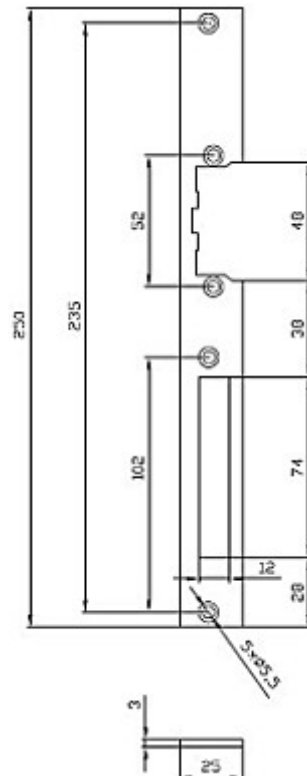

## FACE PLATE SZZ-1

Net: 1.68 EUR Gross: 2.07 EUR

Flat, long, universal plate adapted for left- and right-hand door.

### SPECIFICATION

Application:	Adapted for left- and right-hand door
Weight:	0.1 kg
Color:	Light graphite
Dimensions:	250 x 25 x 3 mm
Guarantee:	2 years

### PRESENTATION

Dimensions:

Determination of the left- and right side doors: