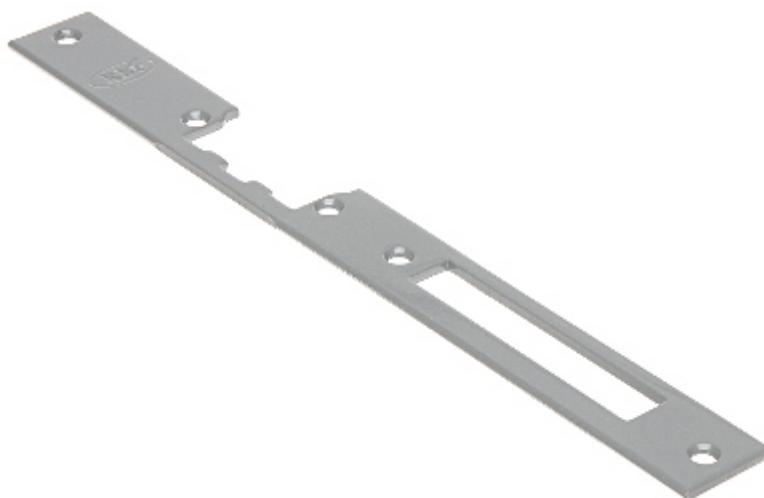

Code: SZZ-1

FACE PLATE **SZZ-1**

Net: 2.47 EUR Gross: 2.47 EUR

Flat, long, universal plate adapted for left- and right-hand door.

SPECIFICATION

Application:	Adapted for left- and right-hand door
Weight:	0.1 kg
Color:	Light graphite - powder painting
Dimensions:	250 x 25 x 3 mm
Guarantee:	2 years

PRESENTATION

Dimensions:

Determination of the left- and right side doors:

- 1. left-side door
- 2. right-side door

PACKAGE

Dimensions (L x W x H): 0x0x0 mm	Gross Weight: 0 kg
----------------------------------	--------------------