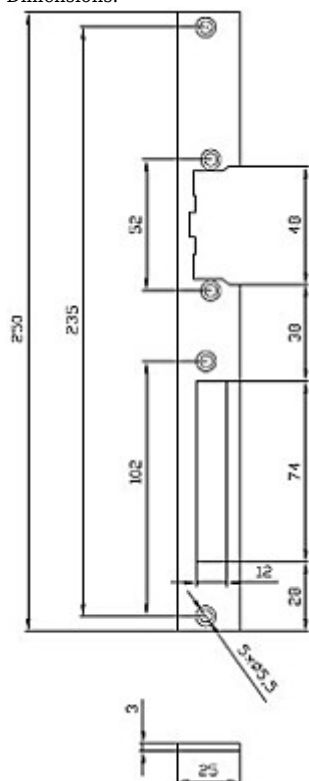

Code: SZZ-1

FACE PLATE **SZZ-1**

Net: 2.47 EUR Gross: 2.47 EUR

Flat, long, universal plate adapted for left- and right-hand door.

SPECIFICATION

Application:	Adapted for left- and right-hand door
Weight:	0.1 kg
Color:	Light graphite - powder painting
Dimensions:	250 x 25 x 3 mm
Guarantee:	2 years

PRESENTATION

Dimensions:

Determination of the left- and right side doors:

- 1. left-side door
- 2. right-side door

PACKAGE

Dimensions (L x W x H): 0x0x0 mm	Gross Weight: 0 kg
----------------------------------	--------------------