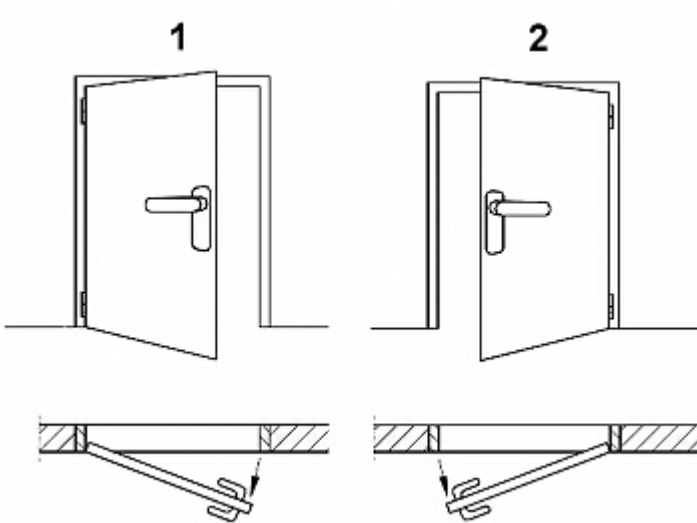

Code: SZZ-1

FACE PLATE **SZZ-1**

Net: 2.47 EUR Gross: 2.47 EUR

Flat, long, universal plate adapted for left- and right-hand door.

SPECIFICATION

Application:	Adapted for left- and right-hand door
Weight:	0.1 kg
Color:	Light graphite - powder painting
Dimensions:	250 x 25 x 3 mm
Guarantee:	2 years

PRESENTATION

Dimensions:

Determination of the left- and right side doors:

- 1. left-side door
- 2. right-side door

PACKAGE

Dimensions (L x W x H): 0x0x0 mm	Gross Weight: 0 kg
----------------------------------	--------------------