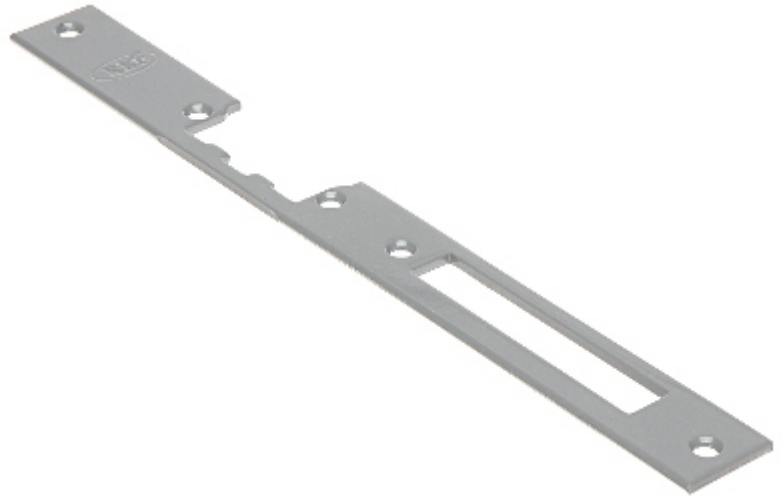

Code: SZZ-1

## FACE PLATE SZZ-1

Net: 1.68 EUR Gross: 2.07 EUR

Flat, long, universal plate adapted for left- and right-hand door.

### SPECIFICATION

Application:	Adapted for left- and right-hand door
Weight:	0.1 kg
Color:	Light graphite
Dimensions:	250 x 25 x 3 mm
Guarantee:	2 years

### PRESENTATION

Dimensions:

Determination of the left- and right side doors: