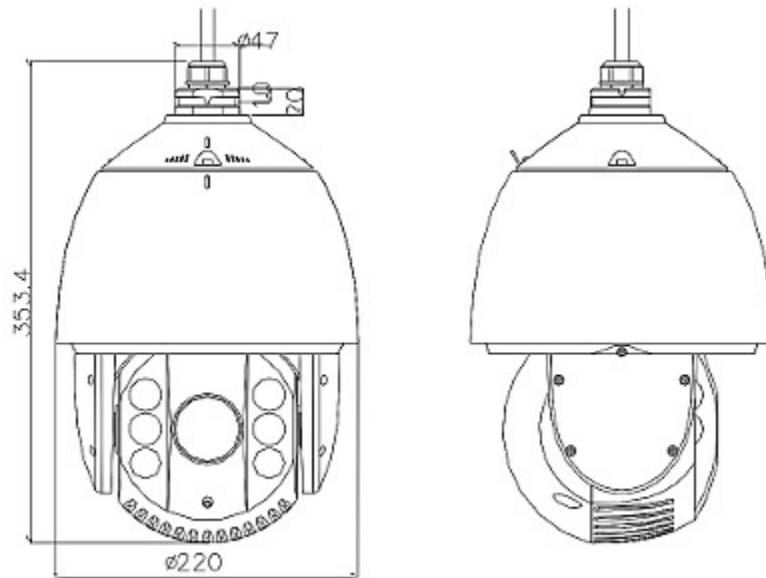

PRESENTATION

Bottom view:

On the body, under the cover there are placed configuration switches:

Camera connectors:

Connectors description:

Dimensions:

In the kit:

OUR TESTS

Camera image at artificial illumination (about 30Lux):

Camera image at night conditions with external IR illuminator on:

Camera image at direct strong light opposite to camera: