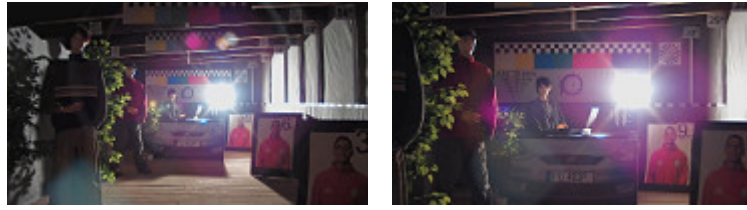

Camera image at direct strong light opposite to camera:

Camera image at night conditions, at different illumination values show below:

10 LUX:

1 LUX:

0.1 LUX:

0.01 LUX:

0.001 LUX: