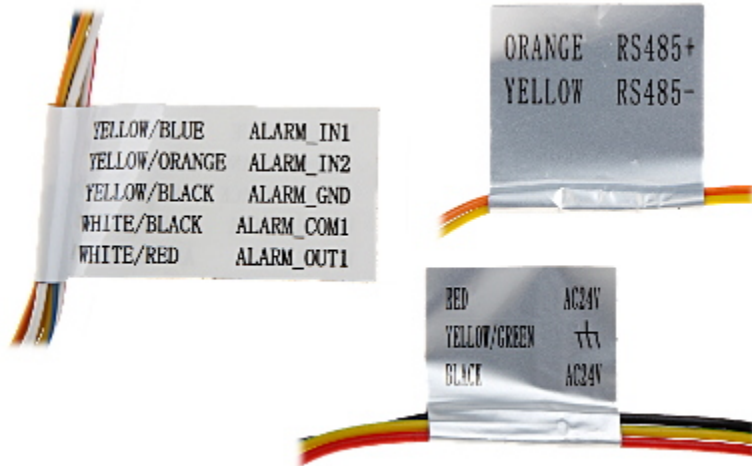

## PRESENTATION

Bottom view:

Bottom view (configuration switches visible):

Camera connectors:

Connectors description:

In the kit:

OUR TESTS

Camera image at artificial illumination (about 30Lux):