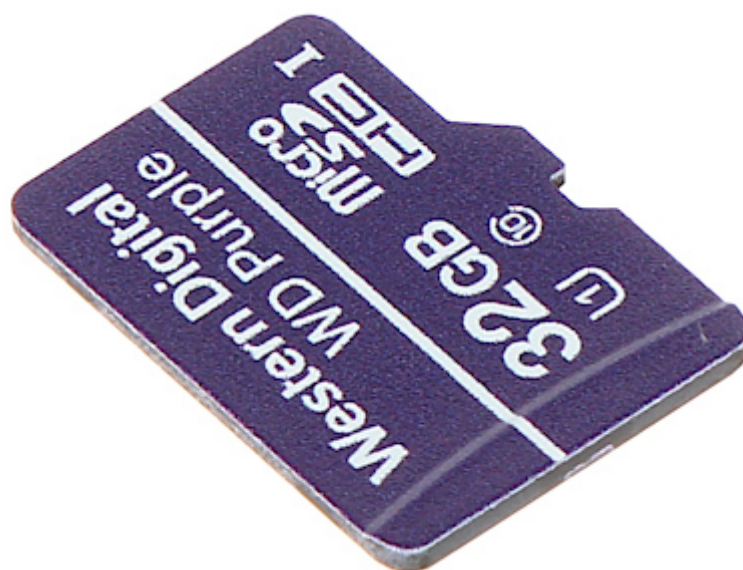

Code: SD-MICRO-10/32-WD

# MEMORY CARD **SD-MICRO-10/32-WD** UHS-I, SDHC 32 GB Western Digital

Net: **9.90 EUR** Gross: **12.18 EUR**

The microSD™ WD Purple™ card is the result of an in-depth analysis of three generations of products for industrial use developed specifically for surveillance systems.

The Western Digital Purple cards are the new generation of the data storage media, which offer high capacity, high transfer rate, high re-record-ability and perfect data protection.

## SPECIFICATION

Type:	microSD
Type:	UHS-I, SDHC
Capacity:	32 GB
Read speed:	max. 100 MB/s
Write transfer rate:	max. 60 MB/s
Class:	10
Adapter SD:	—
Main features:	<ul style="list-style-type: none"><li>• Product optimized for cameras operating in continuous mode 24/7</li><li>• High resistance to changing weather conditions and humidity - withstands temperatures from -25°C ... 85°C</li><li>• Secure local memory in the event of a failure, enabling continuous recording even in the case of a temporary disconnection of the camera</li></ul>
Dimensions:	15 x 11 x 1 mm
Manufacturer / Brand:	Western Digital
Guarantee:	2 years