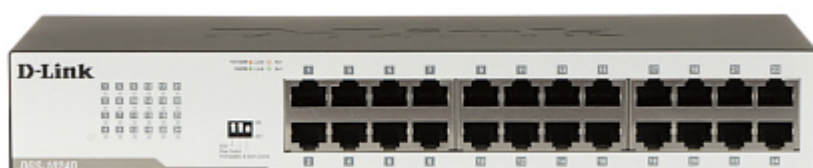

PRESENTATION

Front view:

Rear view:

DELTA-OPTI Monika Matysiak; <https://www.delta.poznan.pl>
POL; 60-713 Poznań; Graniczna 10
e-mail: delta-opti@delta.poznan.pl; tel: +(48) 61 864 69 60