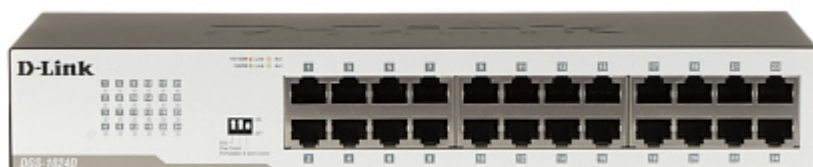

PRESENTATION

Front view:

Rear view:

DELTA-OPTI Monika Matysiak; <https://www.delta.poznan.pl>
POL; 60-713 Poznań; Graniczna 10
e-mail: delta-opti@delta.poznan.pl; tel: +(48) 61 864 69 60