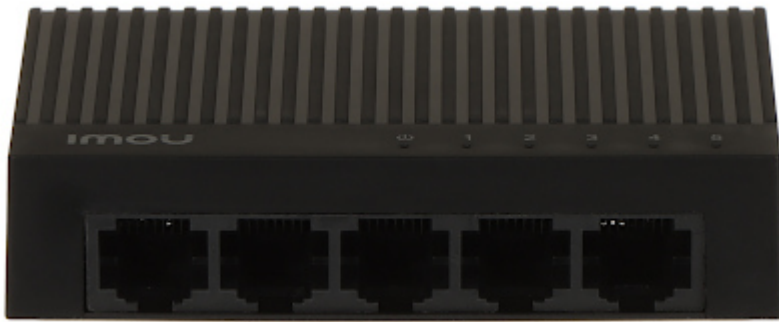

Power socket: