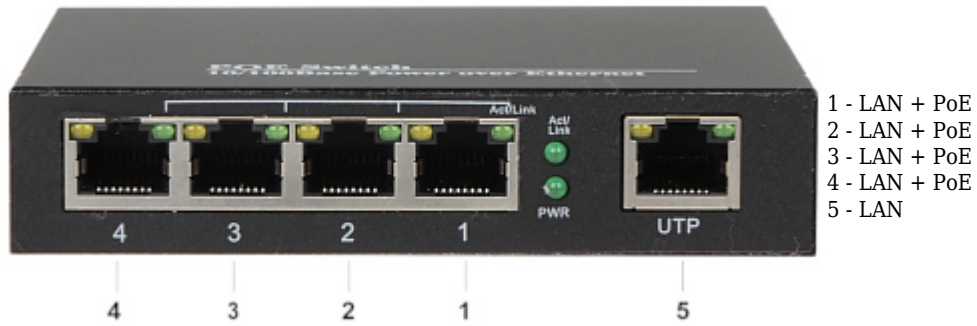

Front view: