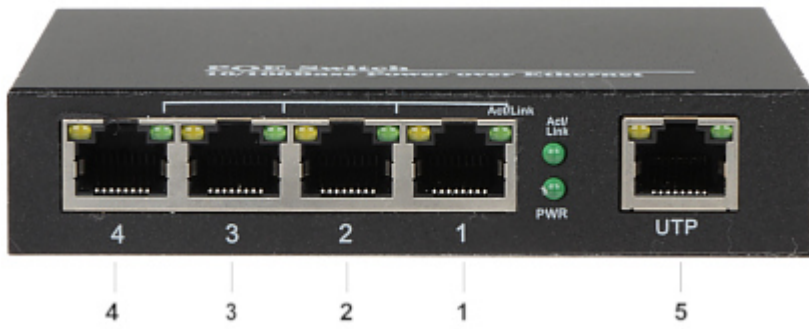

Code: SPS-4P/1

SWITCH POE **SPS-4P/1** 5-PORT

Net: **49.31 EUR** Gross: **49.31 EUR**

The device is perfect to build a network of IP cameras with power supply in the PoE 802.3af standard. Four ports support Power over Ethernet (PoE) function.

SPECIFICATION

LAN ports:	5 x RJ45 (4 x PoE (802.3af))
Management:	—
LED diodes:	Power, PoE, Gigabit Ethernet, Link/Act
Transmission speed:	10 / 100 Mbps : 1 Port LAN + 4 LAN & PoE ports
Maximal output power:	15.4 W / port PoE
Maximal total power:	65 W
MAC addresses table:	1k
Certificates:	CE
Power supply:	52 V DC / 1.25 A (power adapter included)
Operation temp:	-20 °C ... 70 °C
Weight:	0.2 kg
Dimensions:	113 x 93 x 24 mm
Guarantee:	2 years

PRESENTATION

Front view:

- 1 - LAN + PoE
 - 2 - LAN + PoE
 - 3 - LAN + PoE
 - 4 - LAN + PoE
 - 5 - LAN
- Rear view:

In the kit:

PACKAGE

Dimensions (L x W x H): 0x0x0 mm	Gross Weight: 0 kg
----------------------------------	--------------------