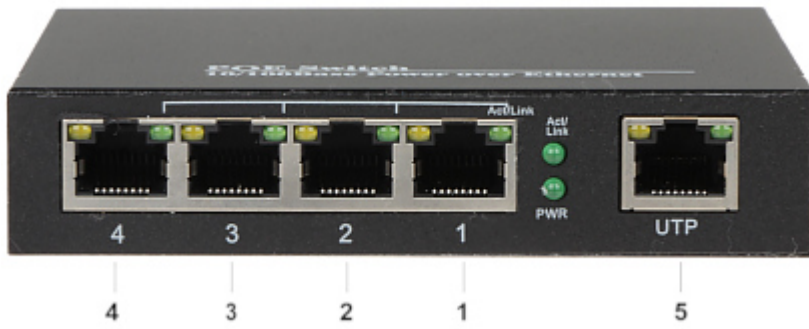

Code: SPS-4P/1

SWITCH POE **SPS-4P/1** 5-PORT

Net: **43.80 EUR** Gross: **53.87 EUR**

The device is perfect to build a network of IP cameras with power supply in the PoE 802.3af standard. Four ports support Power over Ethernet (PoE) function.

SPECIFICATION

LAN ports:	5 x RJ45 (4 x PoE (802.3af))
Management via WWW / console:	—
LED diodes:	Power, PoE, Gigabit Ethernet, Link/Act
Transmission speed:	10 / 100 Mbps : 1 Port LAN + 4 LAN & PoE ports
Maximal output power:	15.4 W / port PoE
Maximal total power:	65 W
MAC addresses table:	1k
Certificates:	CE
Power supply:	52 V DC / 1.25 A (power adapter included)
Operation temp:	-20 °C ... 70 °C
Weight:	0.2 kg
Dimensions:	113 x 93 x 24 mm
Guarantee:	2 years

PRESENTATION

Front view:

- 1 - LAN + PoE
 - 2 - LAN + PoE
 - 3 - LAN + PoE
 - 4 - LAN + PoE
 - 5 - LAN
- Rear view:

In the kit:

PACKAGE

Dimensions (L x W x H): 0x0x0 mm	Gross Weight: 0 kg
----------------------------------	--------------------