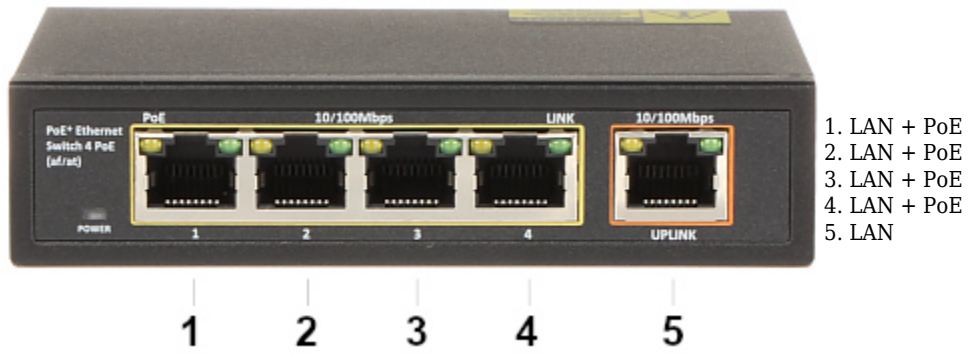

Front view: