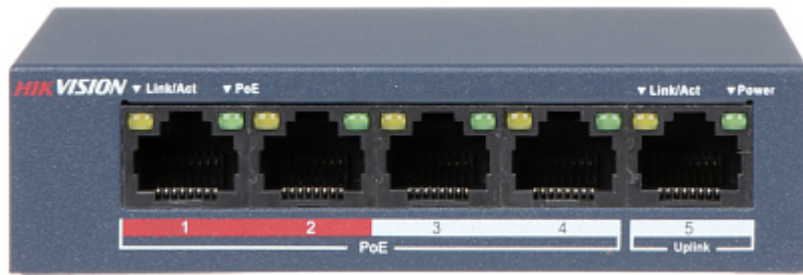

Front view: