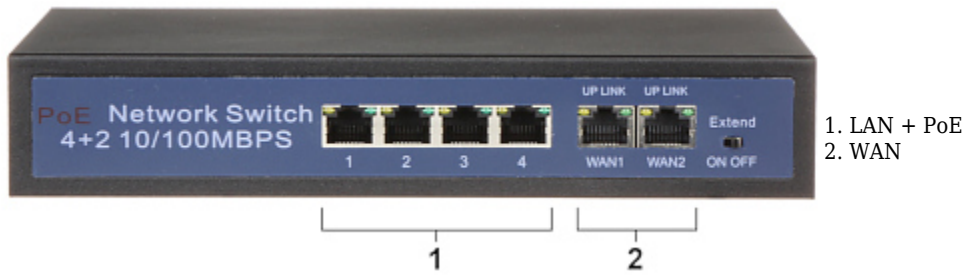

Front view: