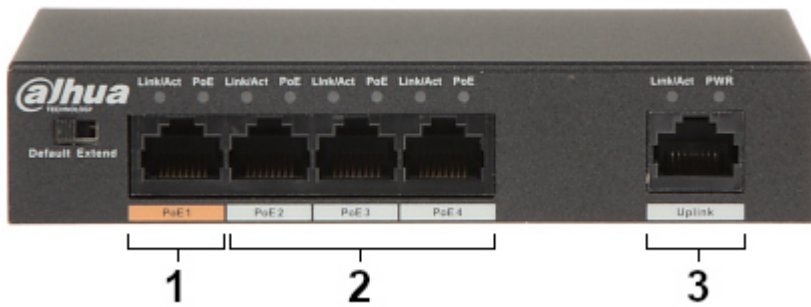

Code: PFS3005-4ET-60

SWITCH POE **PFS3005-4ET-60** 4-PORT DAHUA

Net: **63.66 EUR** Gross: **78.30 EUR**

Due to reliability and ensuring high quality of transmission, the PFS3005-4ET-60 10/100 Mb/s 4-port PoE desktop type switch is perfect solution for expanding home or office network. Four ports support Power over Ethernet (PoE) function.

When the Extend function is enabled the PoE range increases up to 250m and the transmission speed reduces to 10 Mb/s.

SPECIFICATION

LAN ports:	<ul style="list-style-type: none">• 1 x RJ45 10/100 Base-T - Uplink,• 4 x 10/100 Base-T (1 x Hi-PoE + 3 x PoE (802.3af/at))
Management via WWW / console:	—
LED diodes:	Power, Speed, PoE, Link/Act
Transmission speed:	10 / 100 Mbps : 1 Port LAN + 4 LAN & PoE ports
Maximal total power:	60 W
MAC addresses table:	2k
Operation modes:	<ul style="list-style-type: none">• Extend On : 250 m, 10 Mbps @ UTP cat. 5e, 6• Extend Off : 100 m, 100 Mbps @ UTP cat. 5e, 6
Certificates:	CE
Power supply:	53 V DC / 1.13 A (power adapter included)
Weight:	0.28 kg
Dimensions:	130 x 85 x 26 mm
Manufacturer / Brand:	DAHUA
Guarantee:	3 years

PRESENTATION

Front view:

1 - LAN + Hi-PoE

2 - LAN + PoE

3 - LAN

Rear view:

In the kit: