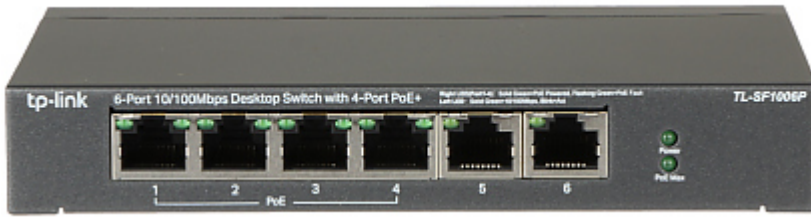

1. LAN + PoE
  2. LAN + PoE
  3. LAN + PoE
  4. LAN + PoE
  5. LAN
  6. LAN
2. Rear view: