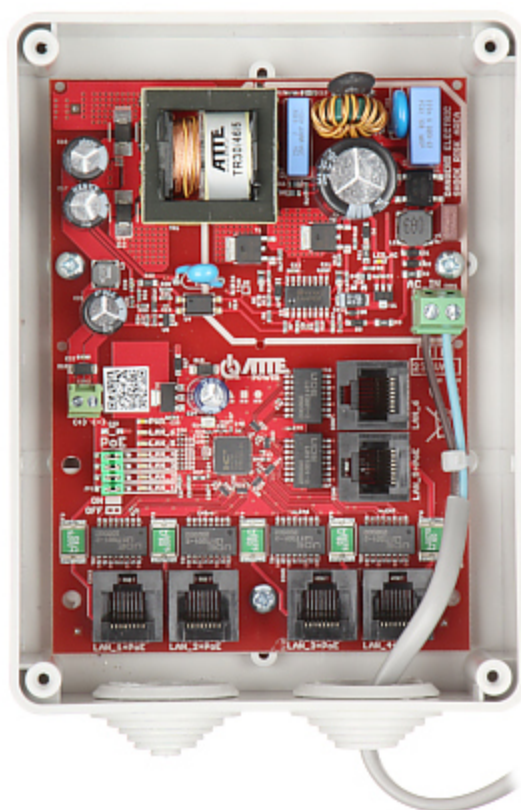

## SWITCH POE **IPB-5-10-S4** 5-PORT ATTE

Net: **70.55 EUR** Gross: **86.78 EUR**

The IPB-5-10-S4 switch was designed as a complete, integrated solution for powering small CCTV IP systems (e.g. 5 IP cameras).

PoE powering possibility, compatible with the 802.3af/at standard makes the device more universal and easier to install. 5 ports support Power over Ethernet (PoE) function.

### SPECIFICATION

LAN ports:	<ul style="list-style-type: none"><li>• 1 x RJ45 10/100 Base-T - Uplink</li><li>• 5 x RJ45 10/100 Base-T - PoE (802.3af/at) / Passive PoE</li></ul>
Management via WWW / console:	—
LED diodes:	Power, LAN
Transmission speed:	10 / 100 Mbps : 1 Port LAN + 5 LAN & PoE ports
Maximal output power:	<ul style="list-style-type: none"><li>• 36 W @ Passive PoE - 1 ... 5 ports,</li><li>• 30 W @ PoE (802.3at) - 1 ... 5 ports</li><li>• 15.4 W @ PoE (802.3af) - 1 ... 5 ports</li></ul>
Maximal total power:	75 W
Main features:	<ul style="list-style-type: none"><li>• Supported PoE devices: 802af/at, Passive PoE</li><li>• Possibility to connecting in cascade</li><li>• Efficiency : 91 % @ 75 W</li><li>• 5 polymer fuses - PoE</li><li>• Possibility to power other devices powered from 48 V (screw connection)</li><li>• PSU thermal protection</li><li>• Short-circuit protection</li><li>• Overload protection</li><li>• The ability to independently turn on and off the PoE power for each of the LAN 1 ... LAN 4 ports</li><li>• Switch has built-in a 48 V DC power supply adapter with power of 75 W</li><li>• "Index of Protection" : IP55</li></ul>
Power supply:	180 ... 240 V AC - Built-in switching power supply
Weight:	0.43 kg
Dimensions:	158 x 118 x 77 mm

## PRESENTATION

Internal view of the housing:

Mounting side view:

In the kit: