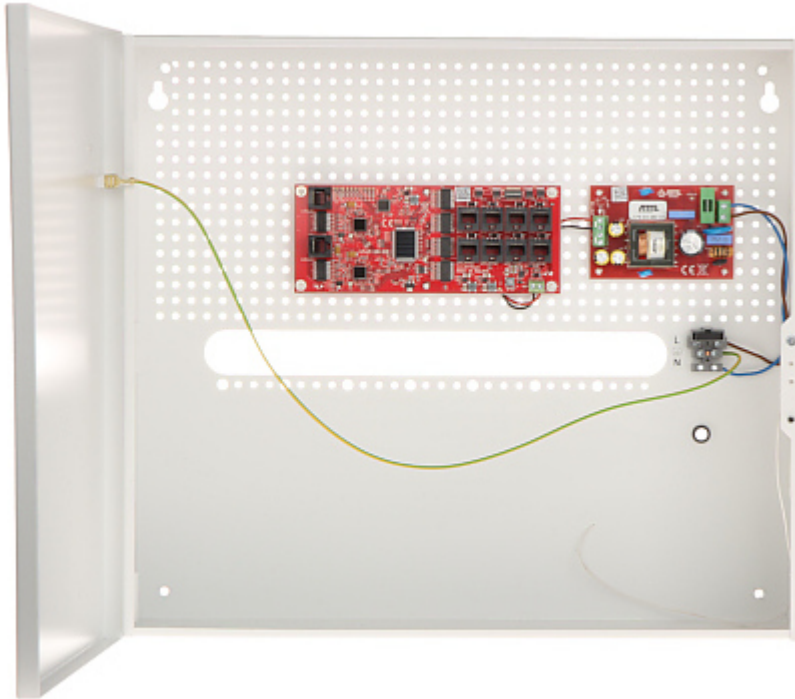

Power supply:	180 ... 240 V AC - Built-in switching power supply
Weight:	4.33 kg
Dimensions:	400 x 450 x 140 mm
Manufacturer / Brand:	ATTE
Guarantee:	3 years

PRESENTATION

Internal view of the housing:

Mounting side view: