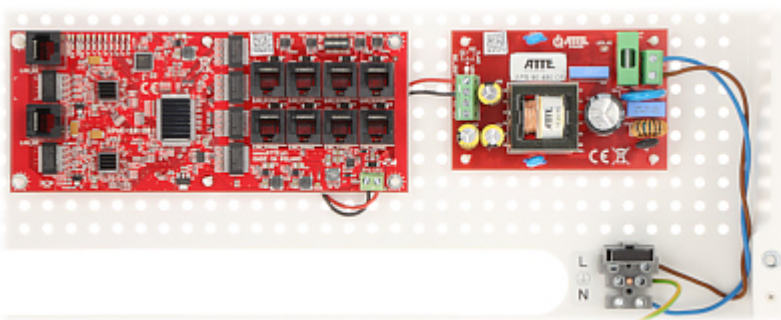

Power supply:	180 ... 240 V AC - Built-in switching power supply
Weight:	4.33 kg
Dimensions:	400 x 450 x 140 mm
Manufacturer / Brand:	ATTE
Guarantee:	3 years

PRESENTATION

Internal view of the housing:

Mounting side view: