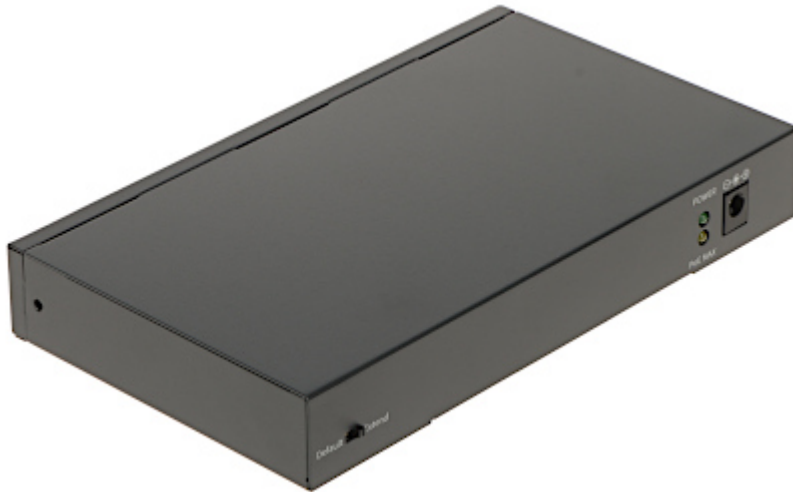

Bottom view: