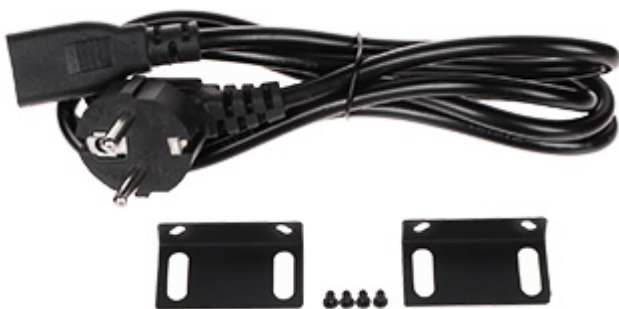

## SWITCH POE GTX-CLM1-6-4G2G 4-PORT

Net: 67.95 EUR Gross: 67.95 EUR

Due to the reliability and ensuring high quality of transmission, the GTX-CLM1-6-4G2G 4-port PoE switch is an ideal solution for applications in CCTV IP installations. PoE powering possibility, compatible with the 802.3af/at standard makes the device more universal and easier to install.

### SPECIFICATION

LAN ports:	<ul style="list-style-type: none"><li>• 4 x RJ45 ( 4 x PoE (802.3af/at) ),</li><li>• 2 x RJ45 - Uplink</li></ul>
Management:	✓
Transmission speed:	10 / 100 / 1000 Mbps : 2 x Port LAN - Uplink + 4 x Port LAN & PoE
Operation modes:	<ul style="list-style-type: none"><li>• EXTEND mode</li><li>• Port Isolation</li></ul>
Default IP address:	192.168.2.1
Default admin user / password:	admin / admin
Maximal output power:	30 W / port PoE
Maximal total power:	65 W
Main features:	<ul style="list-style-type: none"><li>• QoS - mechanisms, which provide the high quality of transmission</li><li>• Spanning Tree STP/RSTP</li><li>• VLAN support - Supports up to 16 VLANs at the same time (for 4K ID VLAN addresses)</li><li>• Port mirroring function</li><li>• MTBF (Mean Time Between Faults) : 50000 h</li></ul>
LED diodes:	PWR, PoE, Link/Act
Certificates:	CE, FCC, RoHS
Protections:	Overvoltage $\pm$ 4 kV
Power supply:	100 ... 264 V AC, Power adapter included
Housing:	Metal
Operation temp:	-10 °C ... 45 °C
Weight:	0.65 kg
Dimensions:	200 x 118 x 44 mm
Guarantee:	2 years

Sample interface screenshot:

GTx-CLM1-6-4G2G

Global Configuration

Power Supply: 60 V

Apply

Port Setting

Port	PoE Mode	Extend PoE Mode	PoE Auto-checking	PoE Reboot
Port 1	Enable	OFF	OFF	<input type="checkbox"/>
Port 2	Enable	OFF	OFF	<input type="checkbox"/>
Port 3	Enable	OFF	OFF	<input type="checkbox"/>
Port 4	Enable	OFF	OFF	<input type="checkbox"/>