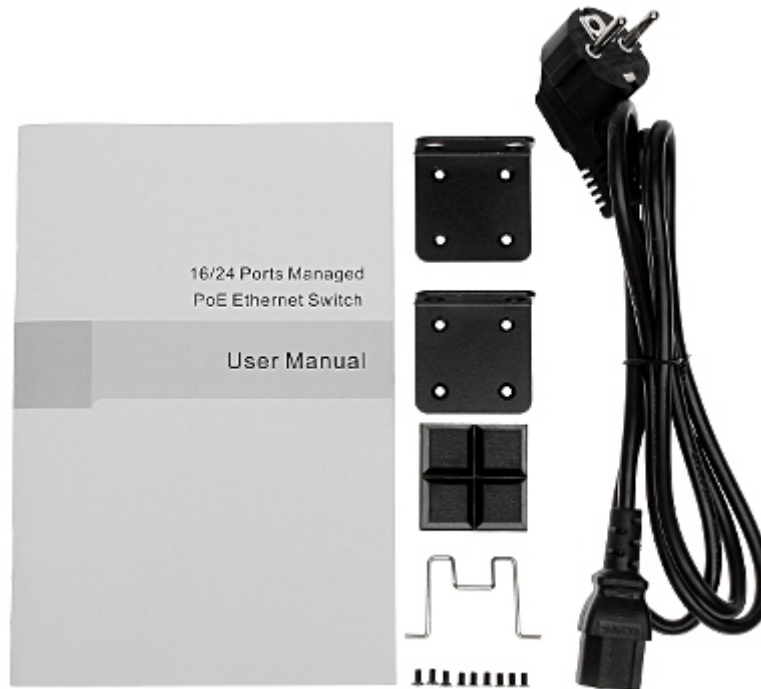

Rear view:

In the kit:

OUR OPINIONS

- Large memory for MAC addresses, which enables trouble-free operation of the network in addition to cameras and other IP devices.