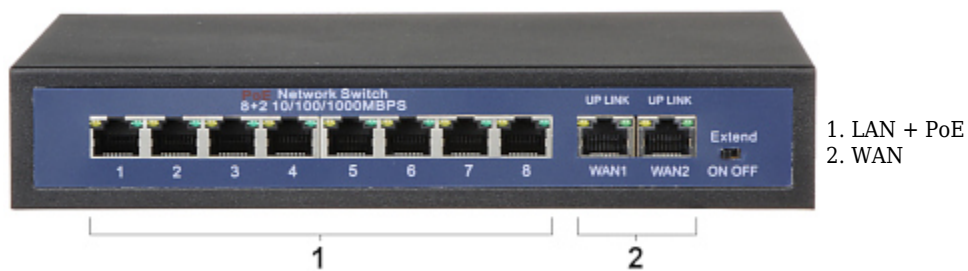

Front view: