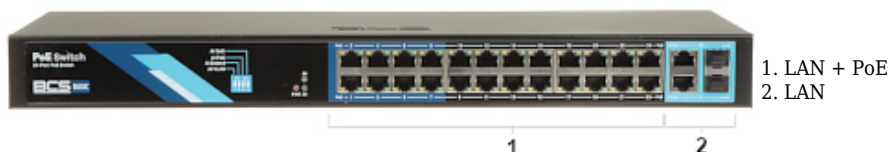

PRESENTATION

Front view:

DELTA-OPTI Monika Matysiak; <https://www.delta.poznan.pl>
POL; 60-713 Poznań; Graniczna 10
e-mail: delta-opti@delta.poznan.pl; tel: +(48) 61 864 69 60