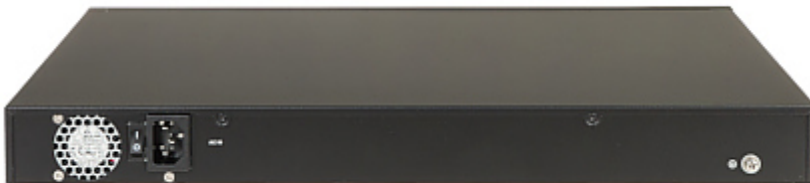

Housing type:	RACK 19", 1U
Operation temp:	-10 °C ... 55 °C
Weight:	3.38 kg
Dimensions:	440 x 300 x 44 mm
Manufacturer / Brand:	DAHUA
Guarantee:	5 years

PRESENTATION

Front view:

Rear view:

In the kit:

PACKAGE

Dimensions (L x W x H): 0x0x0 mm	Gross Weight: 0 kg

DELTA-OPTI Monika Matysiak; <https://www.delta.poznan.pl>
POL; 60-713 Poznań; Graniczna 10
e-mail: delta-opti@delta.poznan.pl; tel: +(48) 61 864 69 60