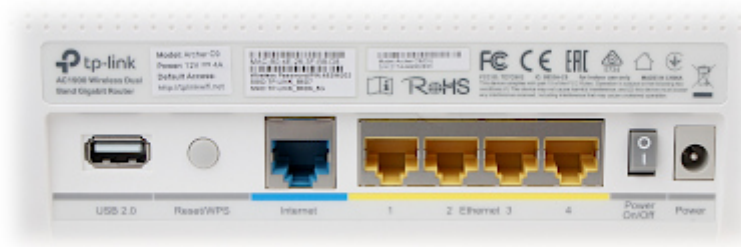

DELTA-OPTI Monika Matysiak; <https://www.delta.poznan.pl>  
POL; 60-713 Poznań; Graniczna 10  
e-mail: delta-opti@delta.poznan.pl; tel: +(48) 61 864 69 60

Protections:	WEP 64/128-bit, WPA/WPA2, WPA-PSK/WPA2-PSK, QSS (Quick Secure Setup)
Management interface:	Web browser, TP-LINK Tether
Transmitter power:	max. 20 dBm @ 2.4 GHz max. 23 dBm @ 5 GHz
Power supply:	12 V DC / 4 A (power adapter included)
Main features:	<ul style="list-style-type: none"> <li>• Firewall</li> <li>• Internet access filtering</li> <li>• Static / dynamic routing</li> <li>• Built-in 4-port switch</li> <li>• Wireless transmission statistics</li> <li>• The WPS function allows to easy establish an encrypted connection</li> <li>• QoS</li> <li>• WMM (Wi-Fi Multimedia)</li> <li>• Rate limit</li> <li>• Access control</li> <li>• Remote management</li> <li>• DMZ</li> <li>• parental control</li> <li>• Guest Network - a separate and secure network for guests</li> <li>• SSID hiding</li> <li>• 1 x Port USB 2.0, 1 x Port USB 3.0</li> </ul>
Operation temp:	0 °C ... 40 °C
Permissible relative humidity:	10 % ... 90 % (non-condensing)
Weight:	0.66 kg
Dimensions:	221 x 169 x 86 mm
Manufacturer / Brand:	TP-LINK
Guarantee:	2 years

## PRESENTATION

Rear view:

Device connectors:

Side view:

Top view:

Antenna connector:

In the kit: