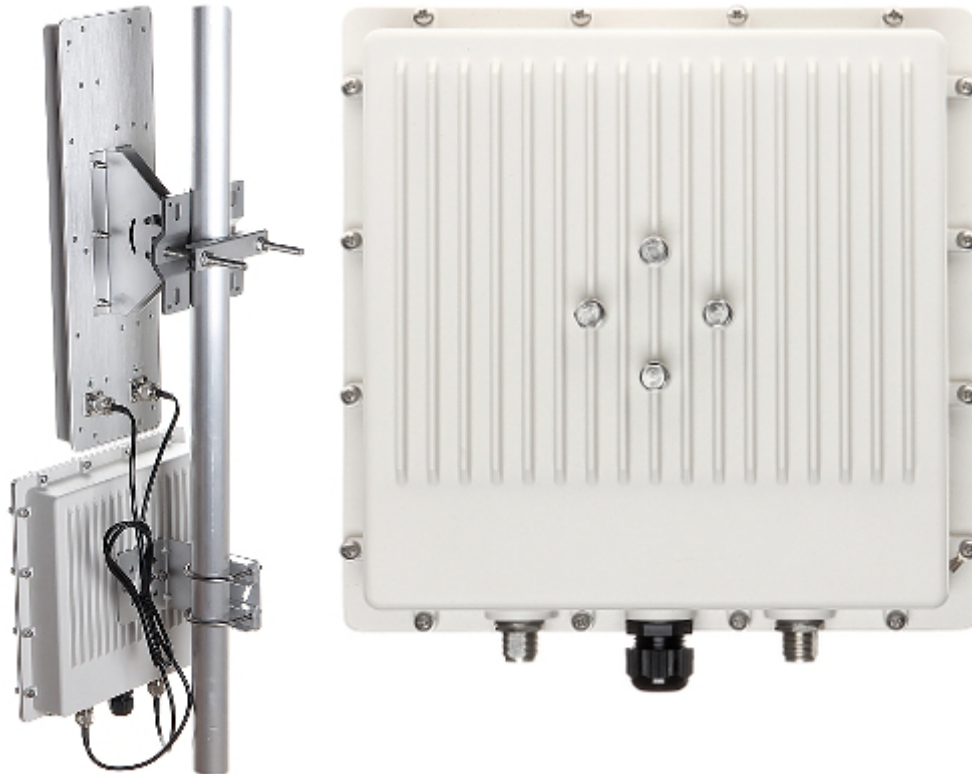

Code: PFM880

ACCESS POINT WITH ANTENNA **PFM880** DAHUA

Net: **340.72 EUR** Gross: **419.09 EUR**

The PFM880 is an integrated solution for professional outdoor wireless networks. Thanks to a unique construction, device offers unparalleled performance in such a compact device. The casing made of UV resistant plastic is resistant to even the most severe weather conditions.

PRESENTATION

Front view:

Side view:

Rear view:

Mast mounting diameter:

Antenna connector:

Method of mounting:

: