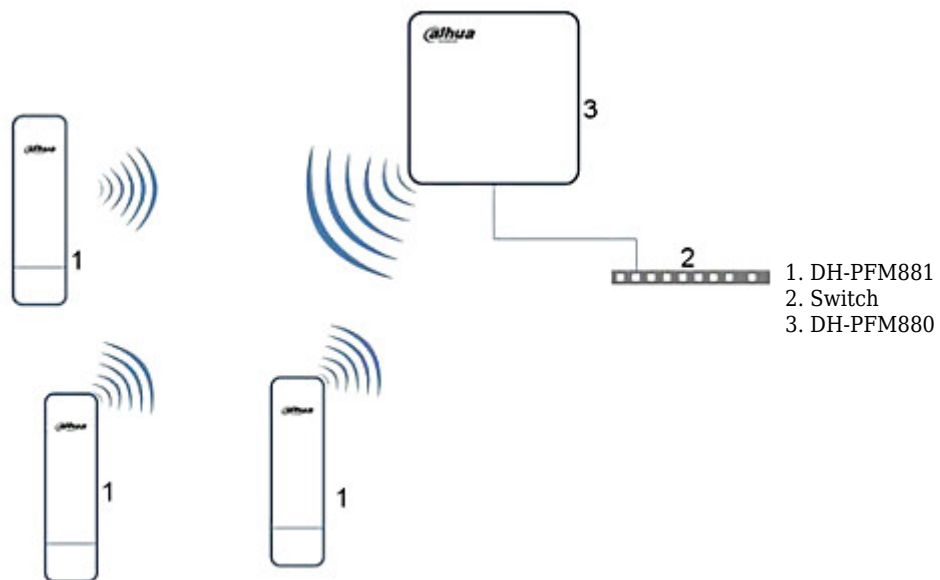

SPECIFICATION

Frequency range:	5470 MHz ... 5825 MHz
Antenna type:	16 dBi Outdoor, 2Tx 2Rx MIMO
Polarization:	vertical/horizontal
Standards:	802.11 a/n
Baud rates:	max. 300 Mbps
Wireless transmission range:	max. 3 km
Max. power consumption:	10 W
Ethernet interface:	1 x 10/100 Mbps BASE-TX (Cat. 5, RJ-45)
Vertical beam width (V):	12 °
Horizontal beam width (H):	90 °
Operation mode:	Client, WDS client, Access Point, Access Point WDS, Repeater
Protections:	15kV surge protection of radio line
Transmitter power:	27 dBm
Receiver sensitivity:	<ul style="list-style-type: none">• -74 dBm @ 65 Mbps• -96 dBm @ 1 Mbps
Processor:	Atheros AR7240, 400 MHz
Port USB:	—
Power supply PoE:	✓

PRESENTATION

Front view:

Side view:

Rear view:

Mast mounting diameter:

Antenna connector:

Method of mounting:

:

Schematic diagram for point-multipoint configuration:

In the kit:

DELTA-OPTI Monika Matysiak; <https://www.delta.poznan.pl>
POL; 60-713 Poznań; Graniczna 10
e-mail: delta-opti@delta.poznan.pl; tel: +(48) 61 864 69 60