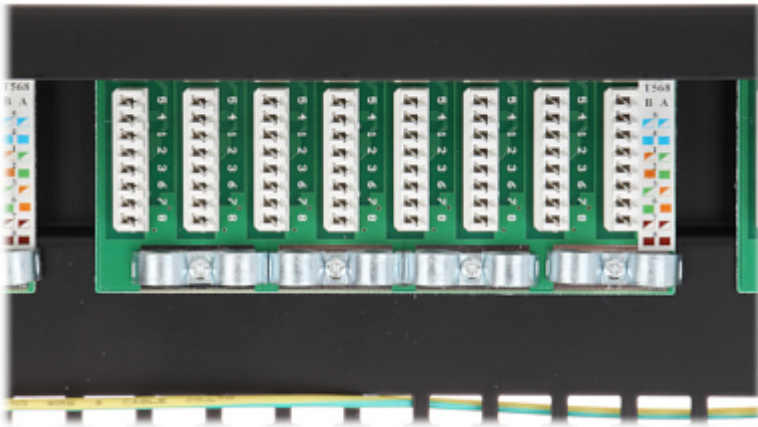

## PATCH PANEL RJ-45 **PP-24/RJ6-C/FTP-S**

Net: 34.92 EUR Gross: 34.92 EUR

The device is structured cabling termination for FTP cat. 6 cables. The device is mounted to RACK 19" cabinet.

### SPECIFICATION

Width:	19 "
Height:	1 U
Number of ports:	24 pcs
Main features:	<ul style="list-style-type: none"><li>• It is compatible with Category 6</li><li>• Application : FTP kat. 6</li></ul>
Color:	Black
Guarantee:	2 years

Connectors:

In the kit: