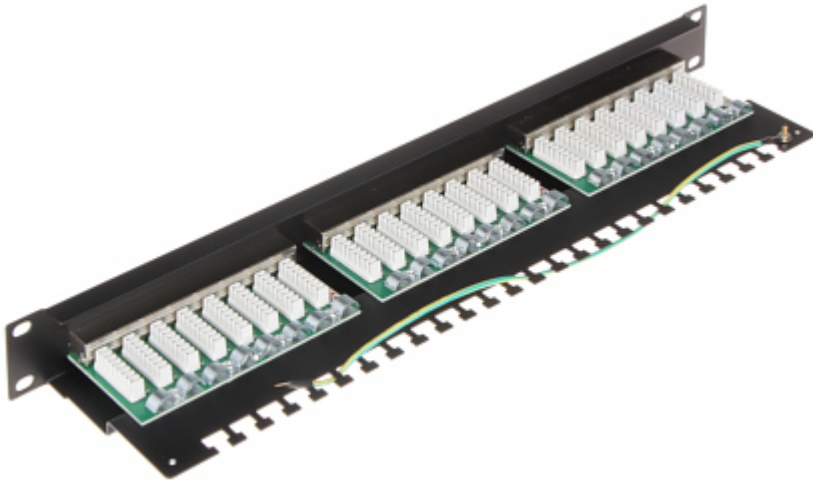

Code: PP-24/RJ6-C/FTP-S

## PATCH PANEL RJ-45 **PP-24/RJ6-C/FTP-S**

Net: 34.92 EUR Gross: 34.92 EUR

The device is structured cabling termination for FTP cat. 6 cables. The device is mounted to RACK 19" cabinet.

### SPECIFICATION

Width:	19 "
Height:	1 U
Number of ports:	24 pcs
Main features:	<ul style="list-style-type: none"><li>• It is compatible with Category 6</li><li>• Application : FTP kat. 6</li></ul>
Color:	Black
Guarantee:	2 years

Connectors:

In the kit: