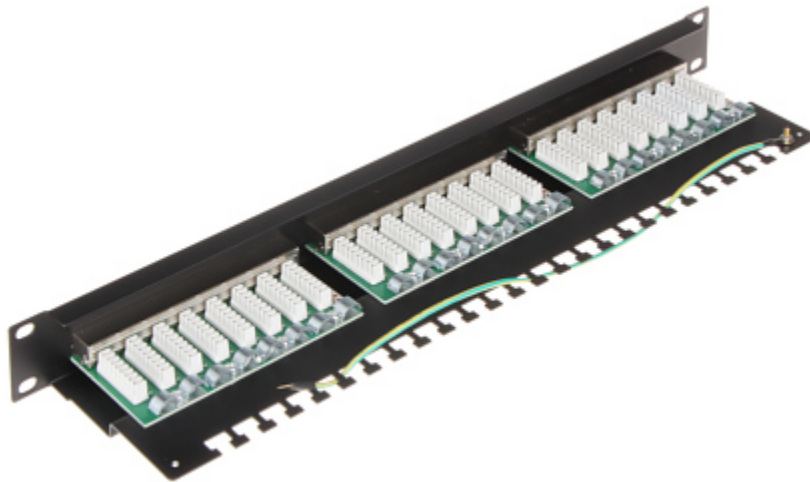

Code: PP-24/RJ6-C/FTP-S

PATCH PANEL RJ-45 **PP-24/RJ6-C/FTP-S**

Net: **36.70 EUR** Gross: **45.14 EUR**

The device is structured cabling termination for FTP cat. 6 cables. The device is mounted to RACK 19" cabinet.

SPECIFICATION

Width:	19 "
Height:	1 U
Number of ports:	24 pcs
Main features:	<ul style="list-style-type: none">• It is compatible with Category 6• Application : FTP kat. 6
Color:	Black
Guarantee:	2 years

Connectors:

In the kit: