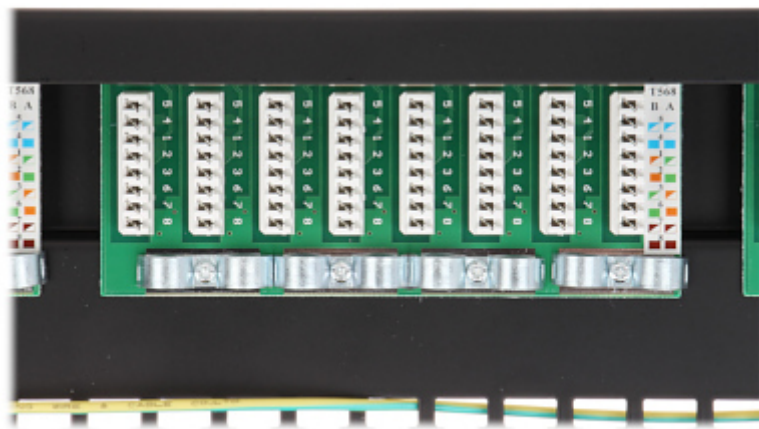

Code: PP-24/RJ6-C/FTP-S

PATCH PANEL RJ-45 **PP-24/RJ6-C/FTP-S**

Net: **36.70 EUR** Gross: **45.14 EUR**

The device is structured cabling termination for FTP cat. 6 cables. The device is mounted to RACK 19" cabinet.

SPECIFICATION

Width:	19 "
Height:	1 U
Number of ports:	24 pcs
Main features:	<ul style="list-style-type: none">• It is compatible with Category 6• Application : FTP kat. 6
Color:	Black
Guarantee:	2 years

Connectors:

In the kit: