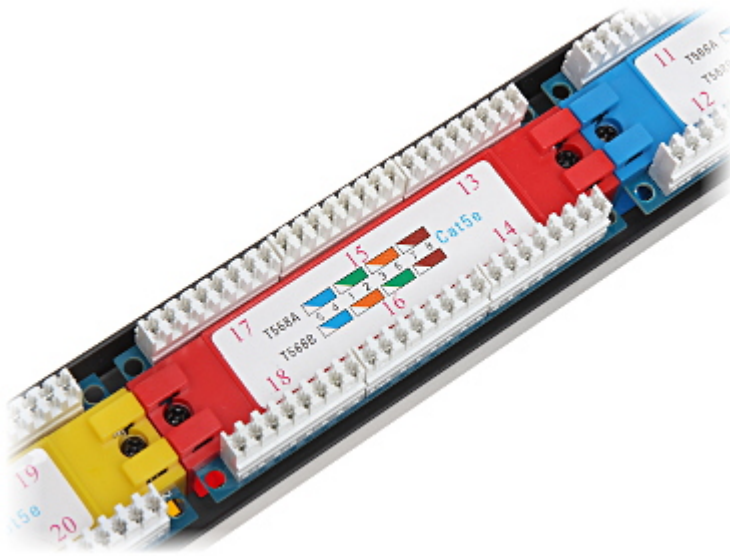

Code: PP-24/RJ-KAT

## PATCH PANEL RJ-45 **PP-24/RJ-KAT**

Net: 27.41 EUR Gross: 27.41 EUR

Patch panel is a concentrator of structural cabling UTP cat.5. The device is mounted to RACK 19" cabinet. RJ-45 ports are inclined at an angle of 45°.

### SPECIFICATION

Width:	19 "
Height:	1 U
Number of ports:	24 pcs 45° downward angle
Main features:	<ul style="list-style-type: none"><li>• It is compatible with Category 5e</li><li>• Twisted-pair cable mounting using the Krone Impact Tool</li><li>• On the device mainboard there are holes to cables mounting using cable ties</li></ul>
Color:	Black
Weight:	0.55 kg
Dimensions:	483 x 44 x 38 mm
Guarantee:	<b>3 years</b>

### PRESENTATION

Front view:

Top view:

in the back:

In the kit: