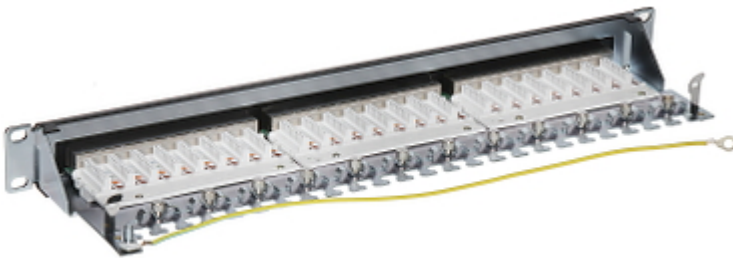

Code: PP-24/RJ6-C/FTP

PATCH PANEL RJ-45 **PP-24/RJ6-C/FTP**

Net: **59.97 EUR** Gross: **59.97 EUR**

The device is structured cabling termination for FTP cat. 6 cables. The device is mounted to RACK 19" cabinet.

SPECIFICATION

Width:	19 "
Height:	1 U
Number of ports:	24 pcs
Main features:	• It is compatible with Category 6 • Application : FTP cat. 6
Color:	Black
Guarantee:	2 years

PRESENTATION

Rear view:

Internal view, after remove the cover:

Top view:

DELTA-OPTI Monika Matysiak; <https://www.delta.poznan.pl>
POL; 60-713 Poznań; Graniczna 10
e-mail: delta-opti@delta.poznan.pl; tel: +(48) 61 864 69 60