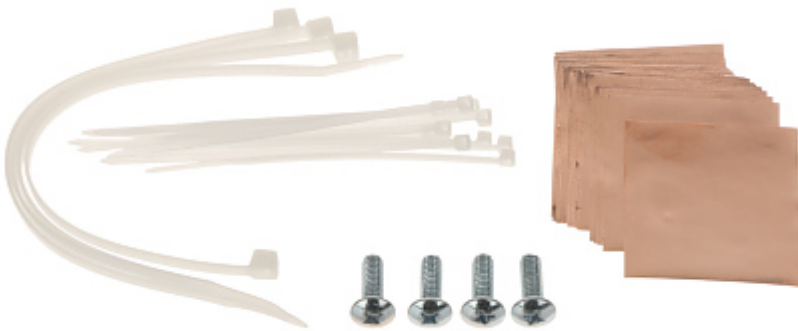

PACKAGE

Dimensions (L x W x H): 0x0x0 mm	Gross Weight: 0 kg

DELTA-OPTI Monika Matysiak; <https://www.delta.poznan.pl>
POL; 60-713 Poznań; Graniczna 10
e-mail: delta-opti@delta.poznan.pl; tel: +(48) 61 864 69 60