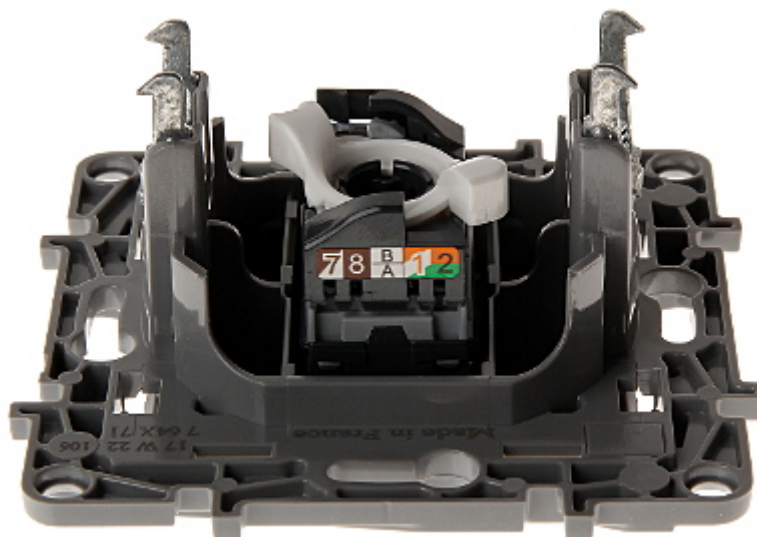

DELTA-OPTI Monika Matysiak; <https://www.delta.poznan.pl>
POL; 60-713 Poznań; Graniczna 10
e-mail: delta-opti@delta.poznan.pl; tel: +(48) 61 864 69 60