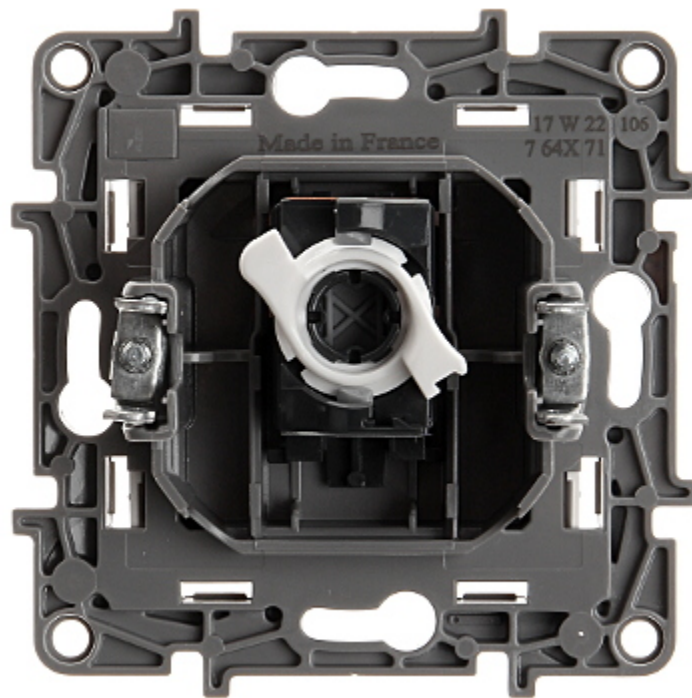

DELTA-OPTI Monika Matysiak; <https://www.delta.poznan.pl>
POL; 60-713 Poznań; Graniczna 10
e-mail: delta-opti@delta.poznan.pl; tel: +(48) 61 864 69 60