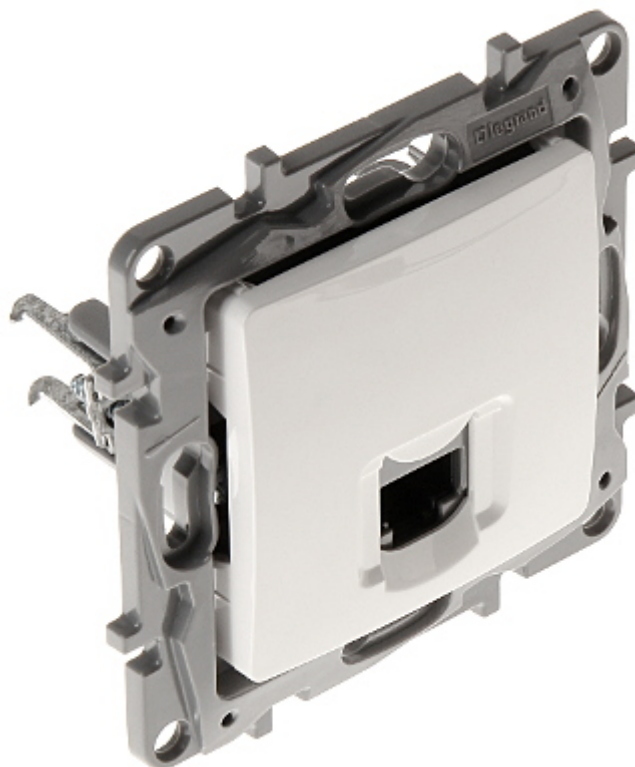

Code: LE-764571

## RJ-45 END-OF-LINE OUTLET **LE-764571** Niloe LEGRAND

Net: **5.28 EUR** Gross: **6.49 EUR**

The device is structured cabling termination for UTP cat.5e cables.

### SPECIFICATION

Mount:	Ø 60 mm (flush mounting box), Claw or screw mounting
Material:	Plastic
Color:	White
Application:	RJ-45
Application:	Niloe product series
Number of outputs:	1
Main features:	<ul style="list-style-type: none"><li>• It is compatible with Category 5e,</li><li>• Convenient system for twisted-pair mounting requires no tools</li></ul>
Weight:	0.040 kg
Dimensions:	76 x 76 x 36 mm
Manufacturer / Brand:	LEGRAND
Guarantee:	2 years