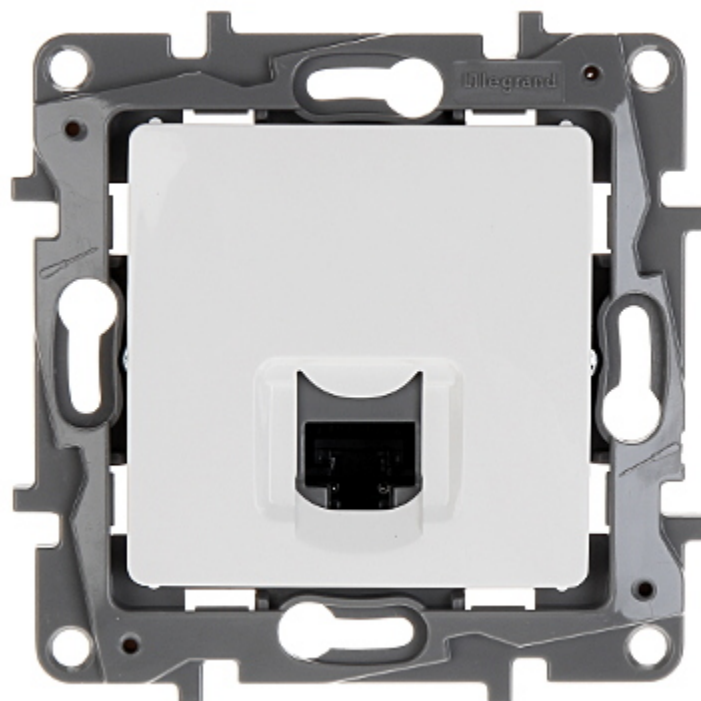

Front view: