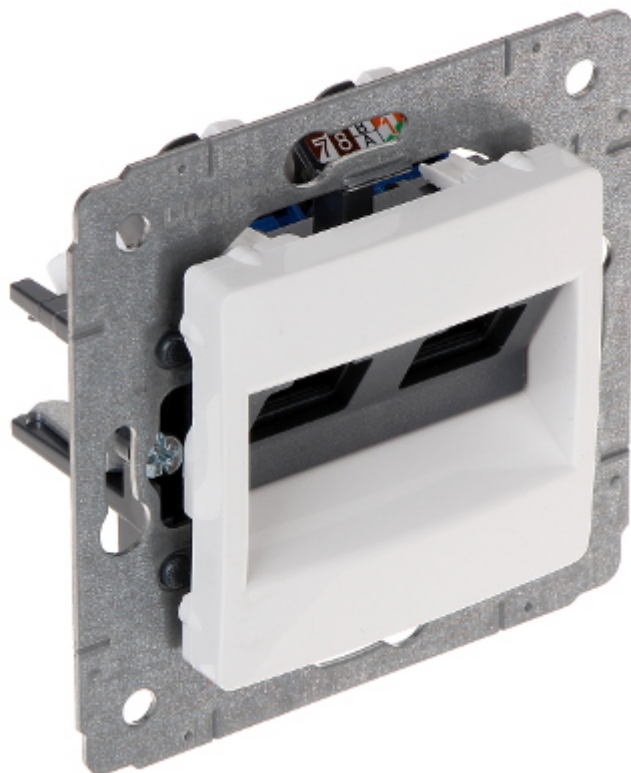

Code: LE-773642

RJ-45 END-OF-LINE OUTLET **LE-773642** Cariva LEGRAND

Net: **24.29 EUR** Gross: **29.88 EUR**

The device is structured cabling termination for UTP cat. 6 cables.

SPECIFICATION

Mount:	Ø 60 mm (flush mounting box), Claw or screw mounting
Material:	Plastic
Color:	White
Application:	RJ-45
Application:	Cariva product series
Number of outputs:	2
Main features:	<ul style="list-style-type: none">• It is compatible with Category 6,• Convenient system for twisted-pair mounting requires no tools
Weight:	0.054 kg
Dimensions:	71 x 71 x 42 mm
Manufacturer / Brand:	LEGRAND
Guarantee:	2 years

PRESENTATION

Front view:

Rear view: