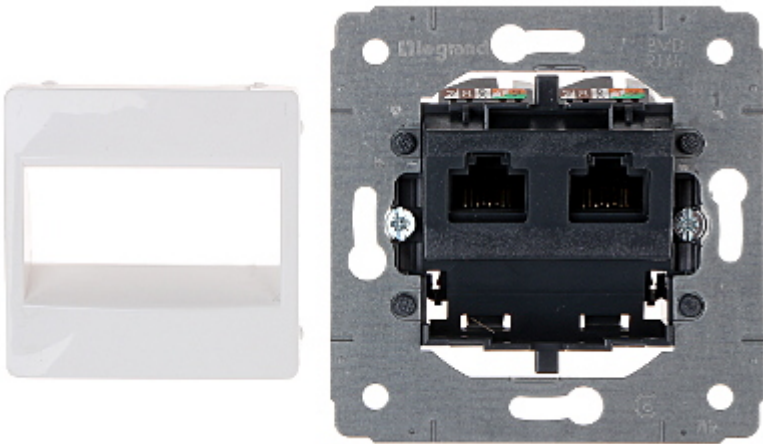

Code: LE-773642

RJ-45 END-OF-LINE OUTLET **LE-773642** Cariva LEGRAND

Net: **24.29 EUR** Gross: **29.88 EUR**

The device is structured cabling termination for UTP cat. 6 cables.

SPECIFICATION

Mount:	Ø 60 mm (flush mounting box), Claw or screw mounting
Material:	Plastic
Color:	White
Application:	RJ-45
Application:	Cariva product series
Number of outputs:	2
Main features:	<ul style="list-style-type: none">• It is compatible with Category 6,• Convenient system for twisted-pair mounting requires no tools
Weight:	0.054 kg
Dimensions:	71 x 71 x 42 mm
Manufacturer / Brand:	LEGRAND
Guarantee:	2 years

PRESENTATION

Front view:

Rear view: