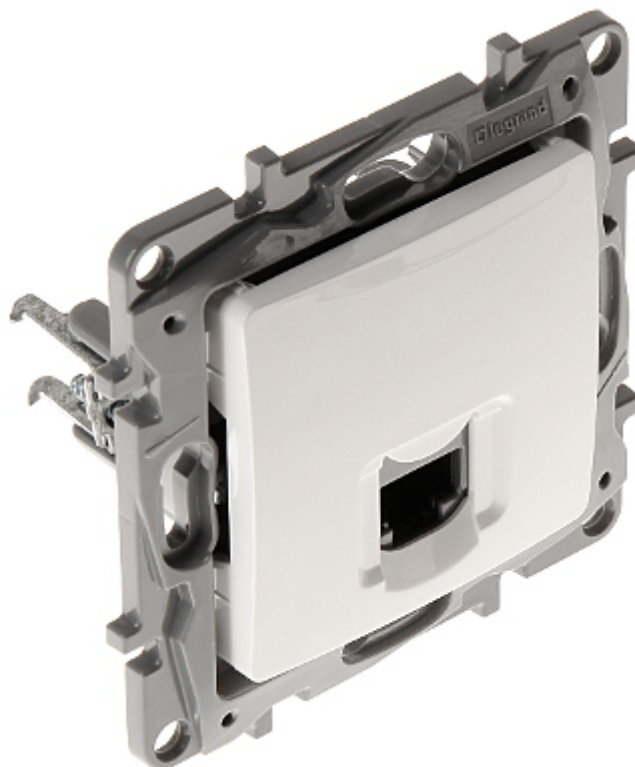

Code: LE-764573

## RJ-45 END-OF-LINE OUTLET **LE-764573** Niloe LEGRAND

Net: **8.75 EUR** Gross: **10.76 EUR**

The device is structured cabling termination for UTP cat. 6 cables.

### SPECIFICATION

Mount:	Ø 60 mm (flush mounting box), Claw or screw mounting
Material:	Plastic
Color:	White
Application:	RJ-45
Application:	Niloe product series
Number of outputs:	1
Main features:	<ul style="list-style-type: none"><li>• It is compatible with Category 6,</li><li>• Convenient system for twisted-pair mounting requires no tools</li></ul>
Weight:	0.039 kg
Dimensions:	76 x 76 x 36 mm
Manufacturer / Brand:	LEGRAND
Guarantee:	2 years