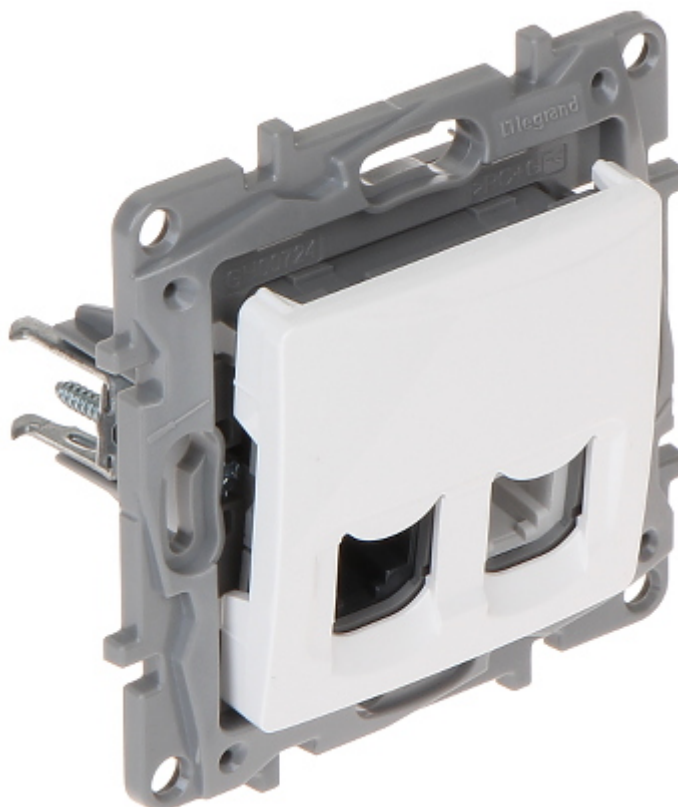

Code: LE-764570

RJ-11 + RJ-45 END-OF-LINE OUTLET **LE-764570** Niloe LEGRAND

Net: **10.50 EUR** Gross: **12.92 EUR**

The device is structured cabling termination for telephone cables and UTP cat.5e cables.

SPECIFICATION

Mount:	Ø 60 mm (flush mounting box), Claw or screw mounting
Material:	Plastic
Color:	White
Application:	RJ-11, RJ-45
Application:	Niloe product series
Number of outputs:	2
Main features:	<ul style="list-style-type: none">• It is compatible with Category 5e,• Convenient system for twisted-pair mounting requires no tools
Weight:	0.047 kg
Dimensions:	76 x 76 x 43 mm
Manufacturer / Brand:	LEGRAND
Guarantee:	2 years