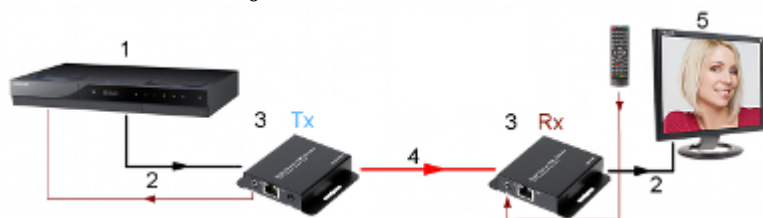

Transmission schematic diagram: