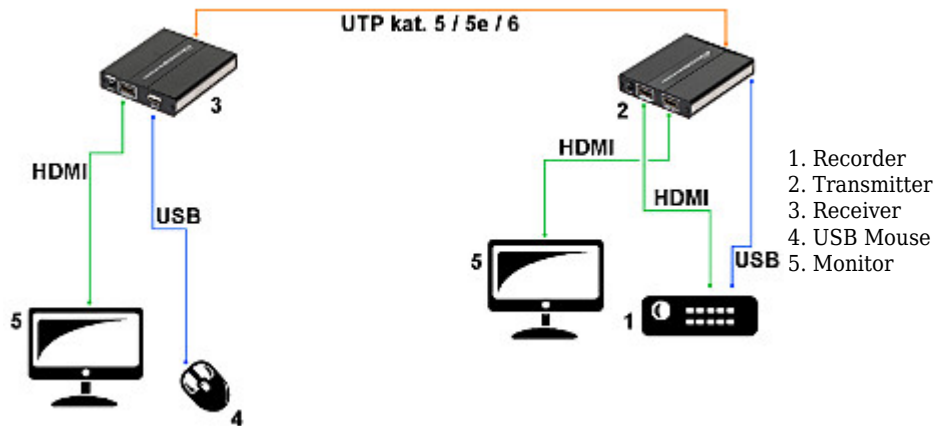

## EXTENDER HDMI+USB-EX-60

Net: 92.60 USD Gross: 113.90 USD

Device allows to send High Definition signal to the TV-Set receiver equipped with HDMI connector via UTP Cat. 5e, 6 cable. Extender also allows to extend an USB 2.0 port, eg. in order to control the recorder using the mouse. To TV set you need connect only one UTP cable, what makes installation easy and improve aesthetic quality of installation.

### SPECIFICATION

Supported HDMI resolutions:	480p, 576p, 720p, 1080p
Maximal transmission range:	<ul style="list-style-type: none"><li>• 60 m UTP cat. 6</li><li>• 50 m UTP cat. 5, 5e</li></ul>
Main features:	<ul style="list-style-type: none"><li>• Extender also allows to extend an USB 2.0 port, eg. in order to control the recorder using the mouse</li><li>• Audio transmission via network</li></ul>
Main features:	<ul style="list-style-type: none"><li>• Very good image quality with no visible distortions caused by compression</li><li>• No delays in video transmission</li><li>• No delays in mouse control operations</li><li>• Possibility to power only the transmitter (in the set there is one power adapter)</li><li>• Transition of the HDMI signal in the transmitter</li></ul>
Power supply:	<ul style="list-style-type: none"><li>• Transmitter 5 V DC / 2 A (power adapter included)</li><li>• Receiver 5 V / 2 A (optional)</li></ul>
Operation temp:	0 °C ... 60 °C
Permissible relative humidity:	0 % ... 90 % (non-condensing)
Weight:	0.13 kg
Dimensions:	93.5 x 80 x 18 mm - Transmitter or receiver dimensions
Guarantee:	2 years

Top view:

Connection schematic diagram:

In the kit: