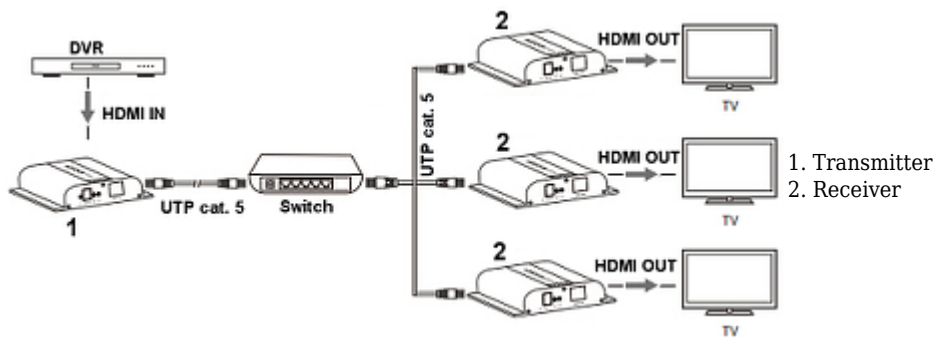

Examples of connection diagrams: