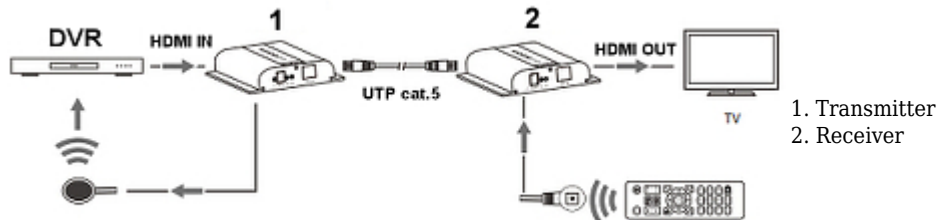

Examples of connection diagrams: