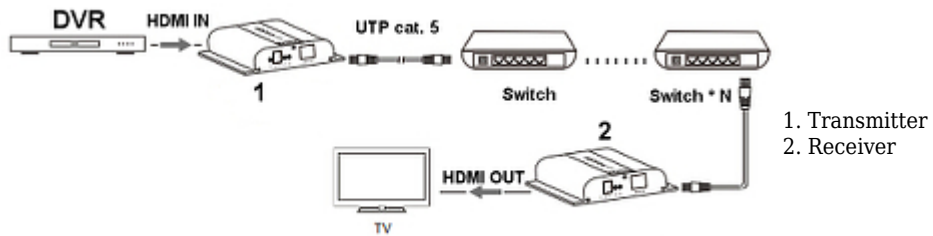

Examples of connection diagrams: