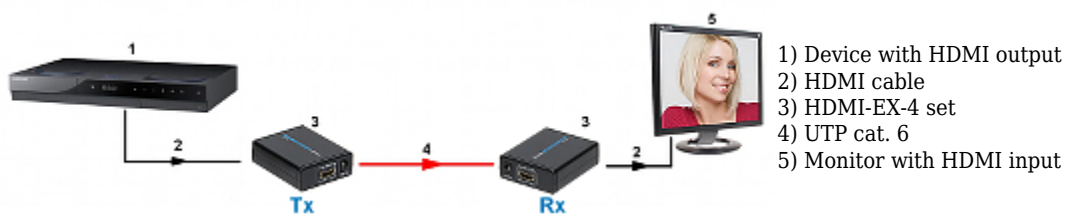

Transmission schematic diagram:

In the kit: