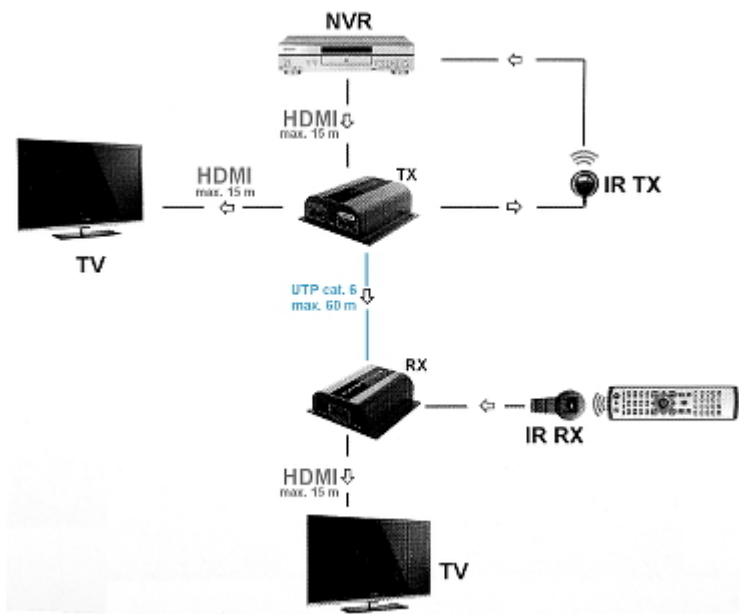

Code: HDMI-SP-EX-6IR

EXTENDER WITH SPLITTER **HDMI-SP-EX-6IR**

Net: **64.22 EUR** Gross: **64.22 EUR**

Device allows to send High Definition signal to the TV-Set receiver equipped with HDMI connector via UTP Cat. 6 cable.

Additional advantage of the device is a built-in HDMI splitter.

The set of transmitter and receiver allows also to remote controller signal transmission.

SPECIFICATION

Supported HDMI resolutions:	1080p, 1080i, 720p, 576p, 576i, 480p, 480i
Maximal transmission range:	<ul style="list-style-type: none">• 60 m @ 1080p - UTP cat. 6 (manufacturer data)• 45 m @ 1080p - UTP cat. 5e (our tests result)• 15 m @ HDMI cable
Supported audio formats:	DTS-HD, Dolby true HD, LPCM7.1, AC3, DTS, DSD
Power supply:	5 V DC / 1000 mA - 2 pcs of power adapters included
Main features:	IR receiver : 20 ... 60 kHz
Weight:	0.085 kg
Dimensions:	67 x 71 x 25 mm
Guarantee:	2 years

In the kit:

OUR OPINIONS

- Sometimes the reset occurs on the extenders when you plug/unplug other mains (230V) devices connected to the same phase of the electrical network.

PACKAGE

Dimensions (L x W x H): 0x0x0 mm	Gross Weight: 0 kg
----------------------------------	--------------------