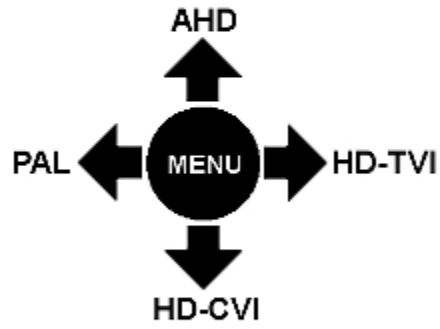

## PRESENTATION

Camera is out from clamping ring (the OSD menu controller visible):

Mounting dimensions:

The appropriate signal format selection is done by tilting and holding the joystick for 5 s without entering to the OSD menu. Changing the signal to the NTSC in the camera causes loss of image in connected AHD recorder: