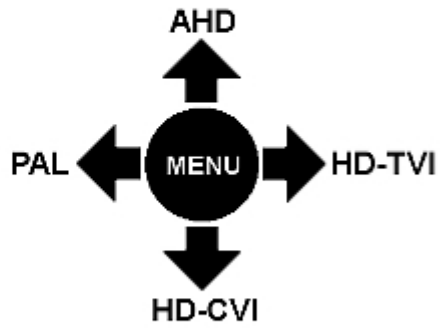

PRESENTATION

Camera is out from clamping ring (the OSD menu controller visible):

Mounting dimensions:

The appropriate signal format selection is done by tilting and holding the joystick for 5 s without entering to the OSD menu. Changing the signal to the NTSC in the camera causes loss of image in connected AHD recorder:

In the kit:

OUR TESTS

AHD:

Camera image at artificial illumination (about 30Lux):

Camera image at night conditions with internal built-in IR illuminator on:

DELTA-OPTI Monika Matysiak; <https://www.delta.poznan.pl>
POL; 60-713 Poznań; Graniczna 10
e-mail: delta-opti@delta.poznan.pl; tel: +(48) 61 864 69 60