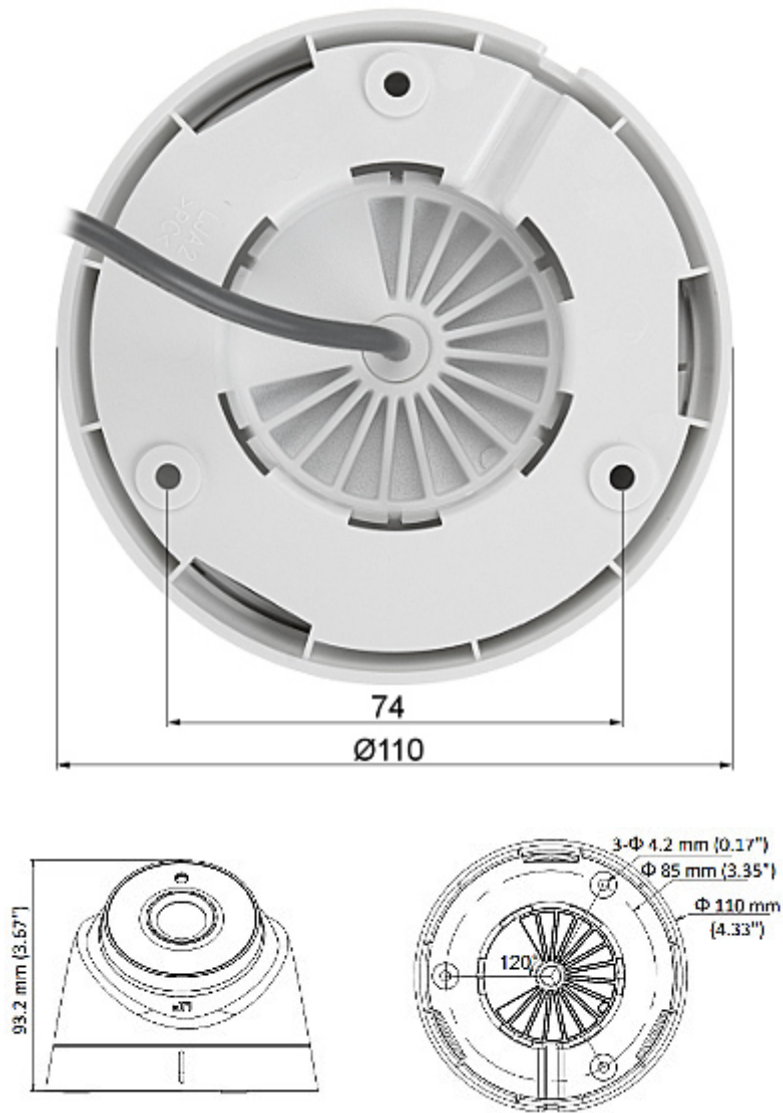

## PRESENTATION

Camera is out from clamping ring:

Mounting side view:

Dimensions:

The change of the AHD / HD-CVI / HD-TVI / PAL standard is done with the corresponding button by keeping it pressed for approx. 5 seconds: