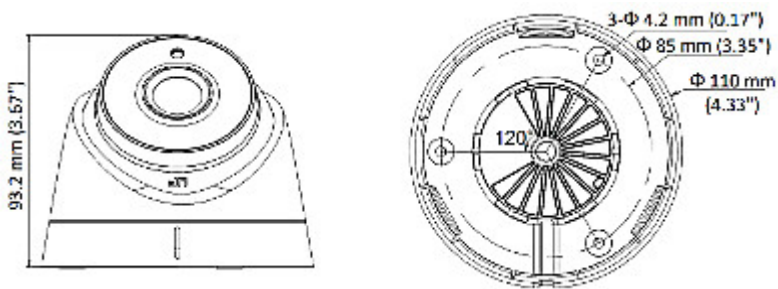

## PRESENTATION

Camera is out from clamping ring:

Mounting side view:

Dimensions:

The change of the AHD / HD-CVI / HD-TVI / PAL standard is done with the corresponding button by keeping it pressed for approx. 5 seconds: