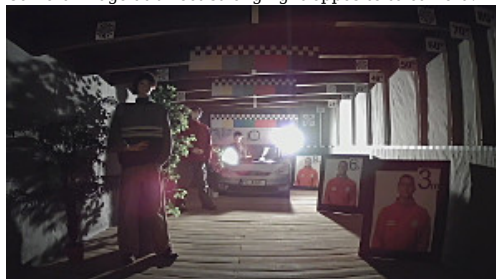

Camera image at direct strong light opposite to camera: