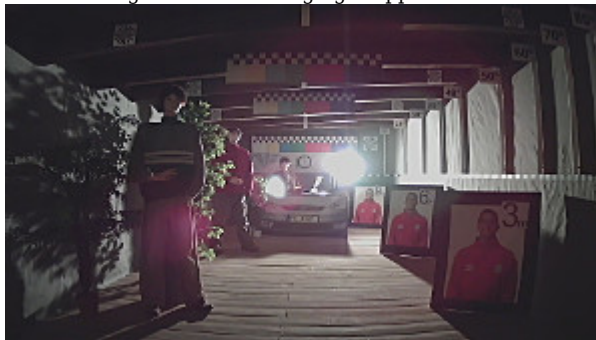

Camera image at night conditions with internal built-in IR illuminator on:

Camera image at direct strong light opposite to camera:

HD-TVI:

Camera image at artificial illumination (about 30Lux):

Camera image at night conditions with internal built-in IR illuminator on: