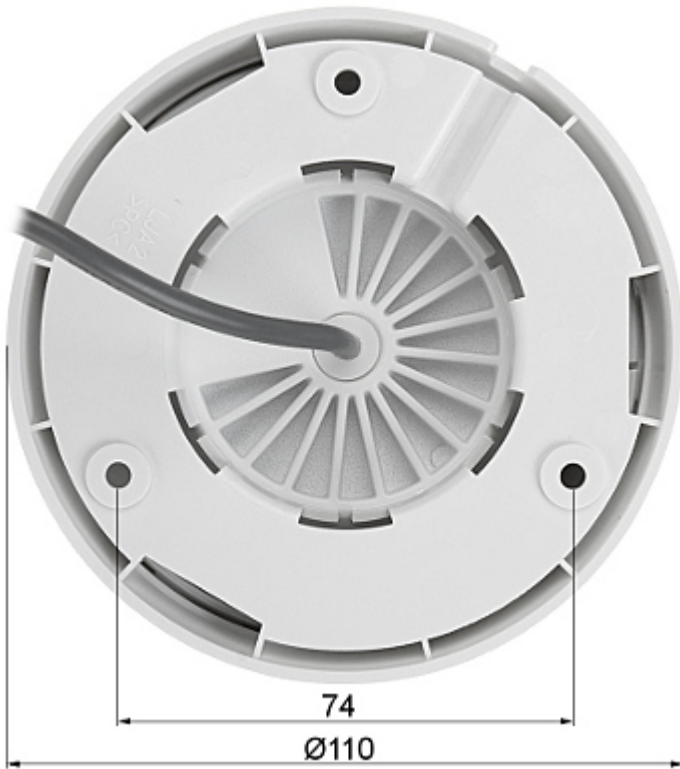

Code: DS-2CE56D0T-IT3F(3.6mm)

## PRESENTATION

Camera is out from clamping ring:

Mounting side view:

Dimensions:

The change of the AHD / HD-CVI / HD-TVI / PAL standard is done with the corresponding button by keeping it pressed for approx. 5 seconds: