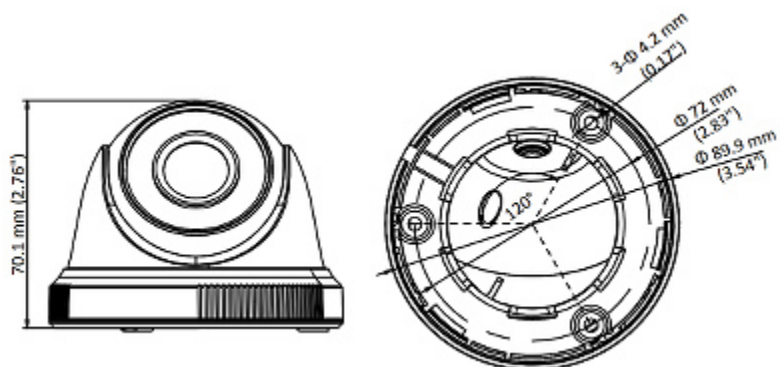

DELTA-OPTI Monika Matysiak; <https://www.delta.poznan.pl>
POL; 60-713 Poznań; Graniczna 10
e-mail: delta-opti@delta.poznan.pl; tel: +(48) 61 864 69 60

Power consumption:	≤ 4 W
Housing:	Dome, Metal / Plastic
Vandal-proof:	<input checked="" type="checkbox"/>
Color:	White
Operation temp:	-40 °C ... 60 °C
Weight:	0.18 kg
Dimensions:	Ø 90 x 70 mm
Manufacturer / Brand:	Hikvision
SAP Code:	300609188
Guarantee:	3 years

PRESENTATION

Camera is out from clamping ring:

Dimensions:

The change of the AHD / HD-CVI / HD-TVI / PAL standard is done with the corresponding button by keeping it pressed for approx. 5 seconds:

In the kit: