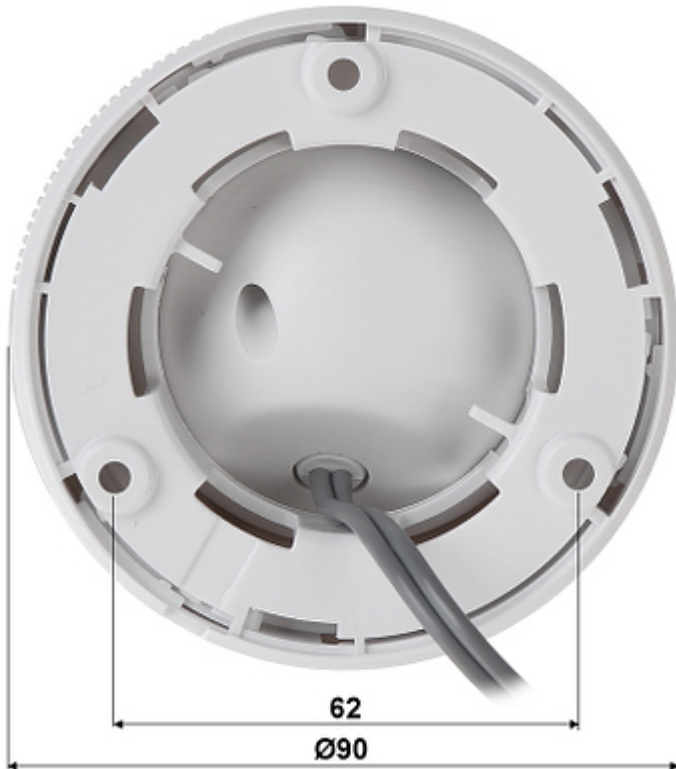

The change of the AHD / HD-CVI / HD-TVI / PAL standard is done with the corresponding button by keeping it pressed for approx. 5 seconds.

The AHD / HD-CVI / HD-TVI interface allows to transmission of analog video signal via coaxial cable in 1080p resolution. It enables the transmission of HD resolution images for even 500 m distance with keeping the low costs of the installation. During transmission there are no delays and is maintained the original, high quality image.

In the case of video transmission using a twisted pair cable and matching transformers (balun), be aware of the possibility of signal reflections and interfering signals.

SPECIFICATION

Standard:	AHD / HD-CVI / HD-TVI / PAL
Sensor:	Progressive Scan CMOS
Matrix size:	2.1 Mpx
Resolution:	1920 x 1080 - 1080p
Range of IR illumination:	20 m
IR illuminator power adjustment:	Automatic
Lens:	3.6 mm
View angle:	<ul style="list-style-type: none">• 82 ° (manufacturer data)• 78 ° (our tests result)
IR illuminator support:	ICR - Movable InfraRed filter
S/N ratio:	> 62 dB
Video output:	AHD / HD-CVI / HD-TVI / PAL, 1 Vpp / 75 Ω
Main features:	<ul style="list-style-type: none">• DNR - Digital Noise Reduction• ICR - Movable InfraRed filter• AGC - Automatic Gain Control• BLC - Back Light Compensation• Auto White Balance
OSD menu:	—
"Index of Protection":	IP66
Power supply:	12 V DC / 330 mA
Power consumption:	≤ 4 W

DELTA-OPTI Monika Matysiak; <https://www.delta.poznan.pl>
POL; 60-713 Poznań; Graniczna 10
e-mail: delta-opti@delta.poznan.pl; tel: +(48) 61 864 69 60

Housing:	Dome, Metal / Plastic
Vandal-proof:	—
Color:	White
Operation temp:	-40 °C ... 60 °C
Weight:	0.18 kg
Dimensions:	Ø 90 x 70 mm
Manufacturer / Brand:	Hikvision
SAP Code:	300609188
Guarantee:	3 years

PRESENTATION

Camera is out from clamping ring:

Dimensions:

The change of the AHD / HD-CVI / HD-TVI / PAL standard is done with the corresponding button by keeping it pressed for approx. 5 seconds:

In the kit: