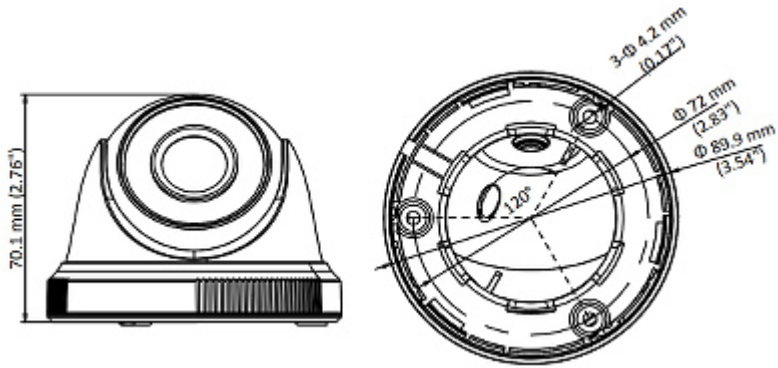

DELTA-OPTI Monika Matysiak; <https://www.delta.poznan.pl>
POL; 60-713 Poznań; Graniczna 10
e-mail: delta-opti@delta.poznan.pl; tel: +(48) 61 864 69 60

Housing:	Dome, Metal / Plastic
Vandal-proof:	—
Color:	White
Operation temp:	-40 °C ... 60 °C
Weight:	0.18 kg
Dimensions:	Ø 90 x 70 mm
Manufacturer / Brand:	Hikvision
SAP Code:	300609188
Guarantee:	3 years

PRESENTATION

Camera is out from clamping ring:

Dimensions:

The change of the AHD / HD-CVI / HD-TVI / PAL standard is done with the corresponding button by keeping it pressed for approx. 5 seconds:

In the kit: