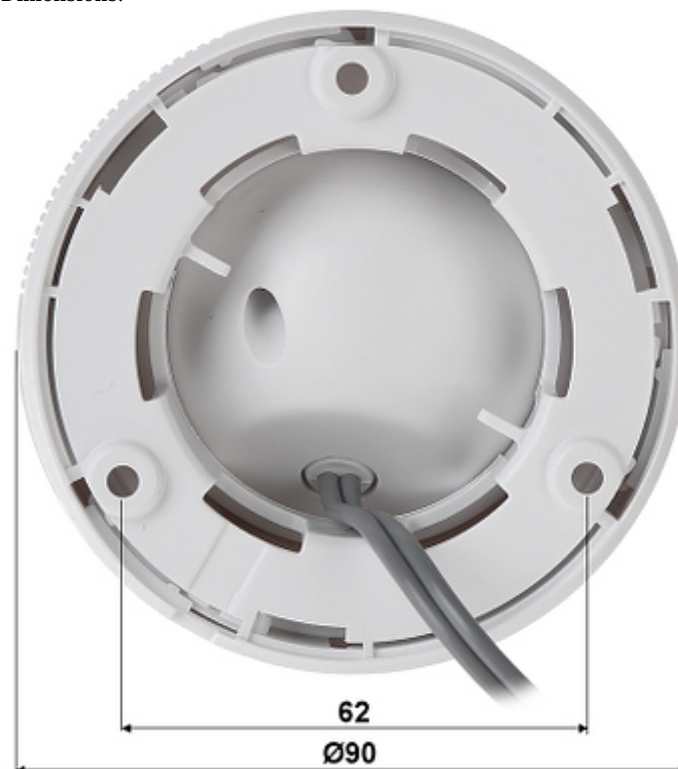

Code: DS-2CE56D0T-IRPF(3.6mm)

In the case of video transmission using a twisted pair cable and matching transformers (balun), be aware of the possibility of signal reflections and interfering signals.

### SPECIFICATION

Standard:	AHD / HD-CVI / HD-TVI / PAL
Sensor:	Progressive Scan CMOS
Matrix size:	2.1 Mpx
Resolution:	1920 x 1080 - 1080p
Range of IR illumination:	20 m
IR illuminator power adjustment:	Automatic
Lens:	3.6 mm
View angle:	<ul style="list-style-type: none"><li>• 82 ° (manufacturer data)</li><li>• 80 ° (our tests result)</li></ul>
IR illuminator support:	ICR - Movable InfraRed filter
S/N ratio:	> 62 dB
Video output:	AHD / HD-CVI / HD-TVI / PAL, 1 Vpp / 75 Ω
Main features:	<ul style="list-style-type: none"><li>• ICR - Movable InfraRed filter</li><li>• DNR - Digital Noise Reduction</li><li>• Day/night mode</li><li>• AGC - Automatic Gain Control</li><li>• BLC - Back Light Compensation</li><li>• Auto White Balance</li></ul>
OSD menu:	—
"Index of Protection":	IP44
Power supply:	12 V DC / 330 mA

## PRESENTATION

Camera is out from clamping ring:

Dimensions:

The change of the AHD / HD-CVI / HD-TVI / PAL standard is done with the corresponding button by keeping it pressed for approx. 5 seconds:

In the kit: