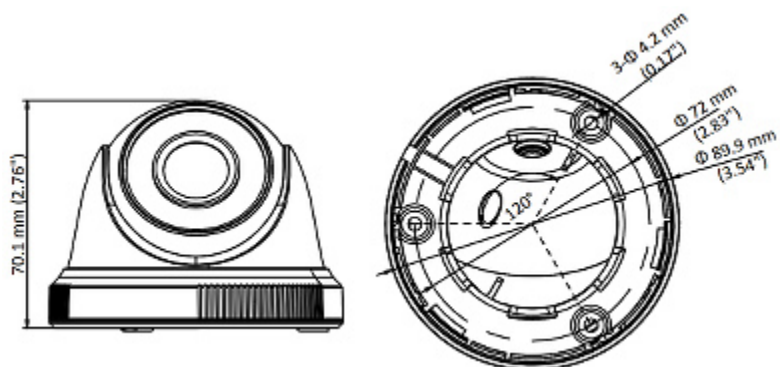

## PRESENTATION

Camera is out from clamping ring:

Dimensions:

The change of the AHD / HD-CVI / HD-TVI / PAL standard is done with the corresponding button by keeping it pressed for approx. 5 seconds:

In the kit: