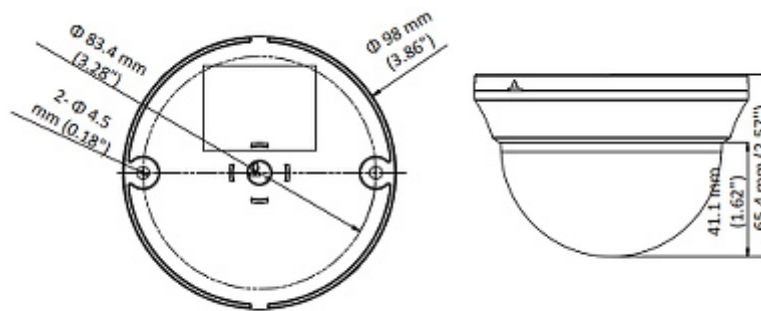

PRESENTATION

Camera is out from clamping ring:

Mounting side view:

The change of the AHD / HD-CVI / HD-TVI / PAL standard is done with the corresponding button by keeping it pressed for approx. 5 seconds:

Camera dimensions:

In the kit:

OUR TESTS

AHD:

Camera image at artificial illumination (about 30Lux):

Camera image at night conditions with internal built-in IR illuminator on:

Camera image at direct strong light opposite to camera: