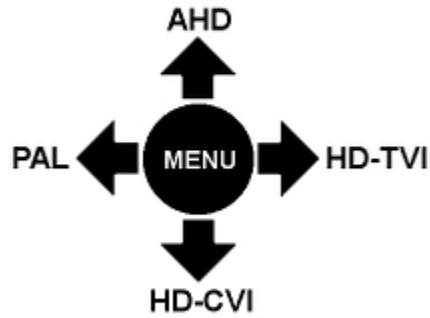

## PRESENTATION

Camera is out from clamping ring (the OSD menu controller visible):

Mounting dimensions:

The appropriate signal format selection is done by tilting and holding the joystick for 5 s without entering to the OSD menu. Changing the signal to the NTSC in the camera causes loss of image in connected AHD/HD-CVI/HD-TVI recorder:

In the kit: