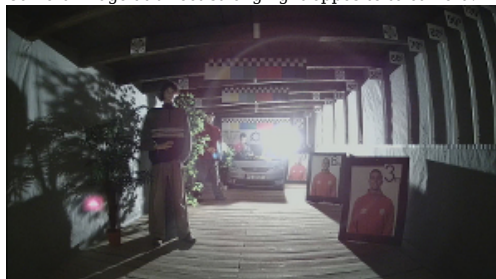

Camera image at direct strong light opposite to camera: