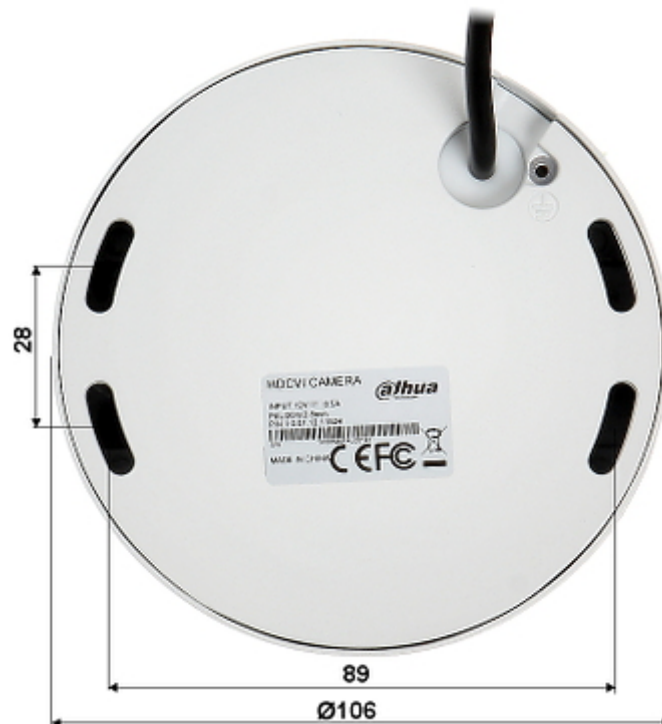

Mounting side view: