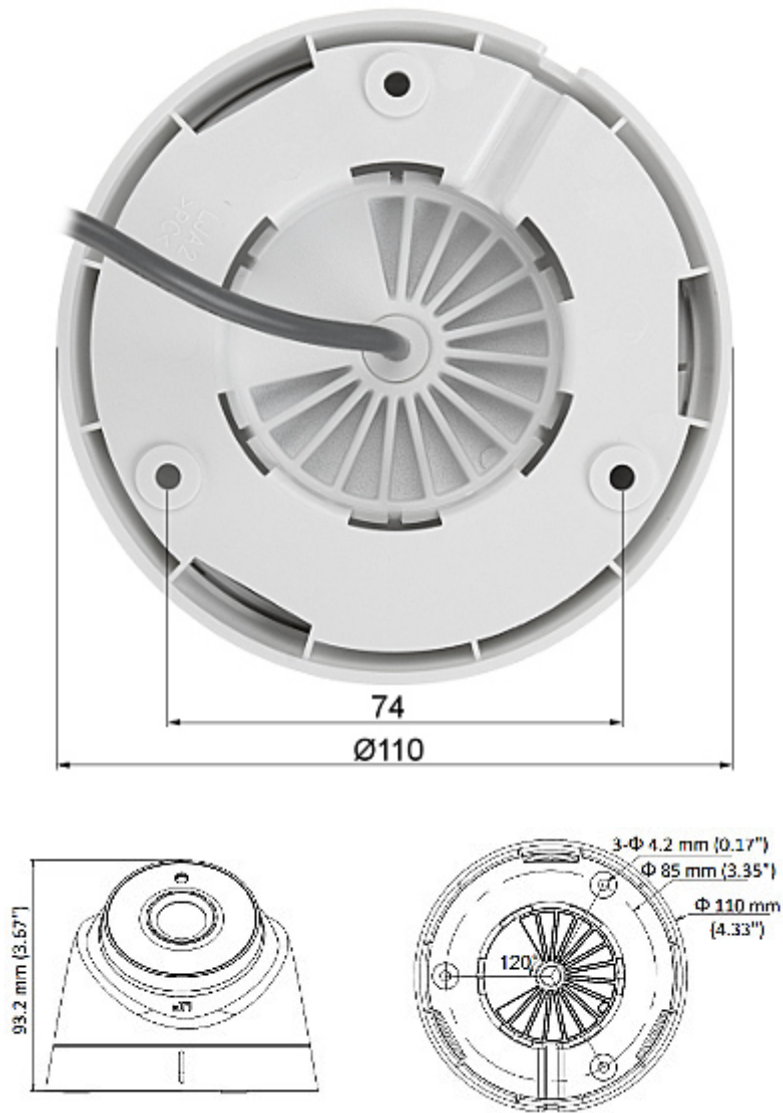

PRESENTATION

Camera is out from clamping ring:

Mounting side view:

Dimensions:

The change of the AHD / HD-CVI / HD-TVI / PAL standard is done with the corresponding button by keeping it pressed for approx. 5 seconds: