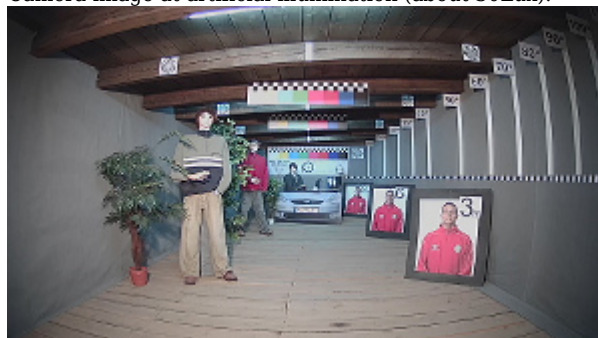

Camera image at night conditions with internal built-in IR illuminator on:

Camera image at direct strong light opposite to camera:

HD-CVI:

Camera image at artificial illumination (about 30Lux):

Camera image at night conditions with internal built-in IR illuminator on:

Camera image at direct strong light opposite to camera:

HD-TVI:

Camera image at artificial illumination (about 30Lux):

Camera image at night conditions with internal built-in IR illuminator on:

Camera image at direct strong light opposite to camera: