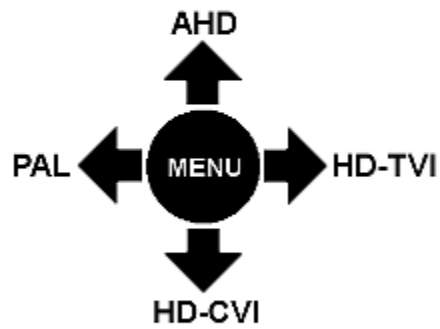

## PRESENTATION

Camera is out from clamping ring (the OSD menu controller visible):

Mounting dimensions:

The appropriate signal format selection is done by tilting and holding the joystick for 5 s without entering to the OSD menu. Changing the signal to the NTSC in the camera causes loss of image in connected AHD recorder: