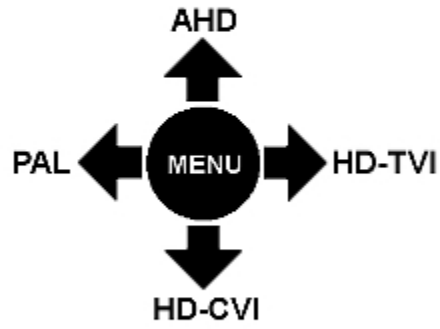

PRESENTATION

Camera is out from clamping ring (the OSD menu controller visible):

Mounting dimensions:

The appropriate signal format selection is done by tilting and holding the joystick for 5 s without entering to the OSD menu. Changing the signal to the NTSC in the camera causes loss of image in connected AHD recorder:

In the kit:

OUR TESTS

AHD:

Camera image at artificial illumination (about 30Lux):

Camera image at night conditions with internal built-in IR illuminator on:

Camera image at direct strong light opposite to camera: