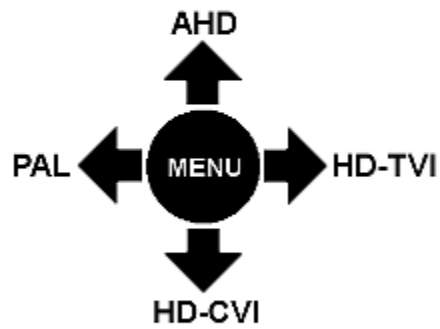

PRESENTATION

Camera is out from clamping ring (the OSD menu controller visible):

Mounting dimensions:

The appropriate signal format selection is done by tilting and holding the joystick for 5 s without entering to the OSD menu. Changing the signal to the NTSC in the camera causes loss of image in connected AHD recorder:

In the kit:

OUR TESTS

AHD:

Camera image at artificial illumination (about 30Lux):

Camera image at night conditions with internal built-in IR illuminator on:

Camera image at direct strong light opposite to camera: