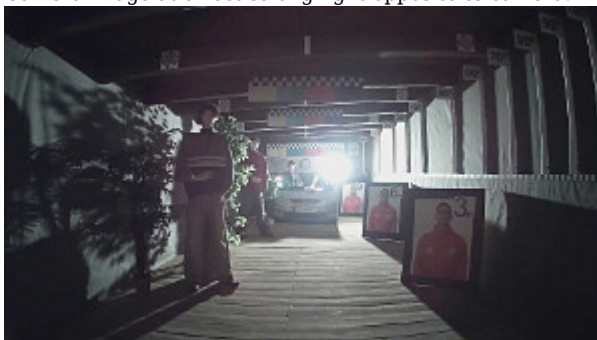

## OUR TESTS

AHD:

Camera image at artificial illumination (about 30Lux):

Camera image at night conditions with internal built-in IR illuminator on:

Camera image at direct strong light opposite to camera:

HD-CVI:

Camera image at artificial illumination (about 30Lux):

Camera image at night conditions with internal built-in IR illuminator on:

Camera image at direct strong light opposite to camera:

HD-TVI:

Camera image at artificial illumination (about 30Lux):

Camera image at night conditions with internal built-in IR illuminator on:

Camera image at direct strong light opposite to camera: