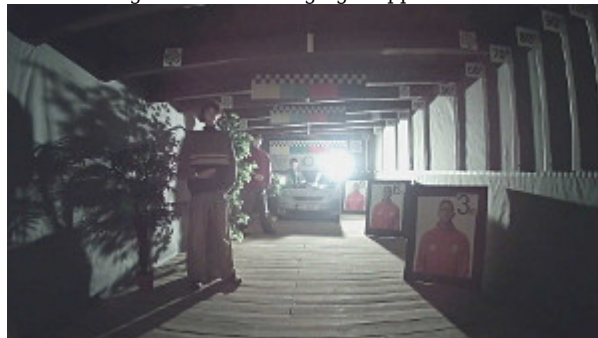

## OUR TESTS

AHD:

Camera image at artificial illumination (about 30Lux):

Camera image at night conditions with internal built-in IR illuminator on:

Camera image at direct strong light opposite to camera:

HD-CVI:

Camera image at artificial illumination (about 30Lux):

Camera image at night conditions with internal built-in IR illuminator on:

Camera image at direct strong light opposite to camera:

HD-TVI:

Camera image at artificial illumination (about 30Lux):