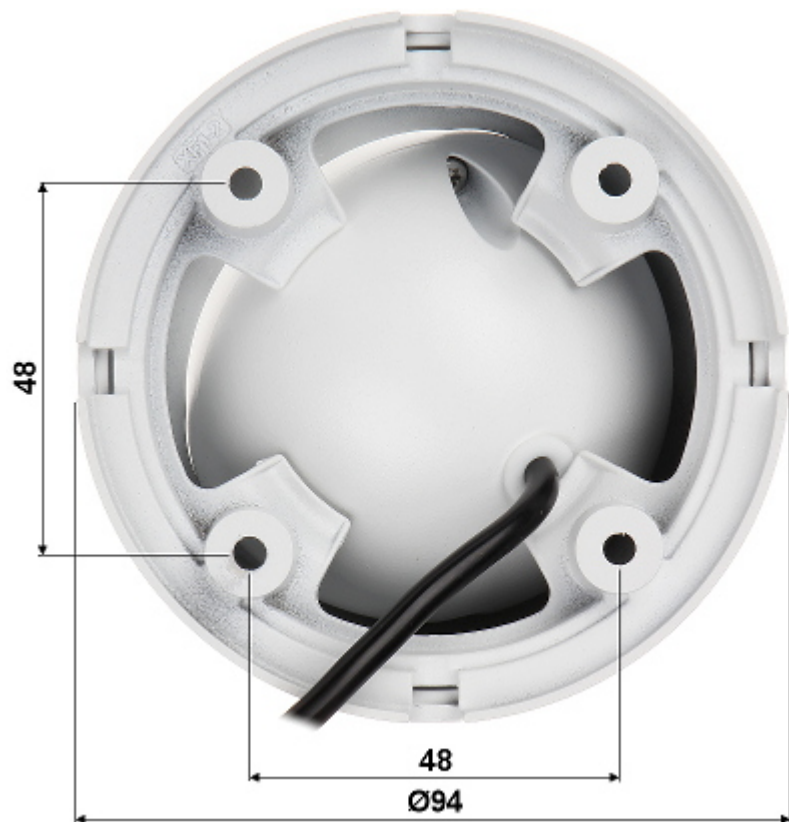

## SPECIFICATION

Standard:	HD-CVI, HD-TVI, AHD, PAL
Sensor:	1/2.7 " Progressive Scan CMOS
Matrix size:	2.1 Mpx
Resolution:	1920 x 1080 - 1080p , 1280 x 720 - 720p , 960 x 576 - 960H, PAL
Range of IR illumination:	20 m
IR illuminator power adjustment:	Automatic
Lens:	3.6 mm
View angle:	• 93 ° (manufacturer data) • 90 ° (our tests result)
S/N ratio:	> 65 dB
Video output:	HD-CVI / HD-TVI / AHD / PAL, 1 Vpp / 75 Ω
Audio:	—
Main features:	• D-WDR - Wide Dynamic Range • 2D-DNR - Digital Noise Reduction • BLC/HLC - Back Light / High Light Compensation • AGC - Automatic Gain Control • ICR - Movable InfraRed filter • Mirror - Mirror image • Auto White Balance • Sharpness - sharper image outlines

DELTA-OPTI Monika Matysiak; <https://www.delta.poznan.pl>  
POL; 60-713 Poznań; Graniczna 10  
e-mail: [delta-opti@delta.poznan.pl](mailto:delta-opti@delta.poznan.pl); tel: +(48) 61 864 69 60

OSD menu:	OSD menu available via DAHUA recorder
Power supply:	12 V DC / 220 mA
Power consumption:	≤ 2.7 W
Housing:	Dome, Aluminum
Color:	White
Vandal-proof:	—
"Index of Protection":	IP67
Operation temp:	-40 °C ... 60 °C
Weight:	0.27 kg
Dimensions:	Ø 94 x 78 mm
Supported languages:	Polish, English, French, Spanish, German, Portuguese, Russian, Italian
Manufacturer / Brand:	DAHUA
Guarantee:	<b>3 years</b>

## PRESENTATION

Camera is out from clamping ring:

Mounting side view:

In the kit: