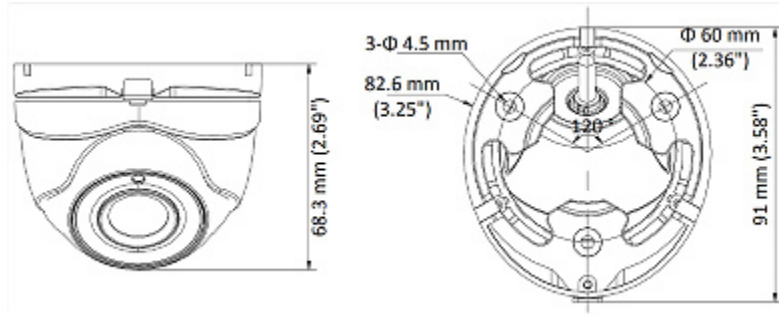

## PRESENTATION

Camera is out from clamping ring:

Mounting side view:

Dimensions:

The change of the AHD / HD-CVI / HD-TVI / PAL standard is done with the corresponding button by keeping it pressed for approx. 5 seconds: