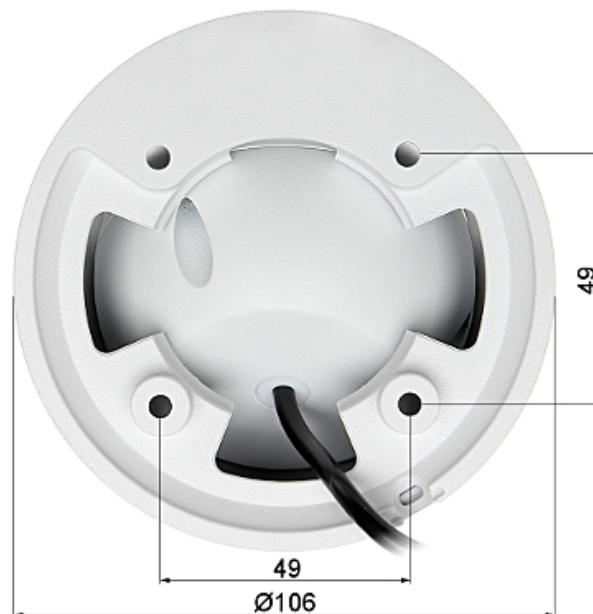

Camera is according to IP67 Index of Protection norm.

SPECIFICATION

Standard:	AHD / HD-CVI / HD-TVI / PAL
Sensor:	1/2.7 " CMOS
Matrix size:	2.0 Mpx
Resolution:	1920 x 1080 - 1080p 1280 x 720 - 720p
Range of IR illumination:	50 m
IR illuminator power adjustment:	Automatic
Lens:	2.8 mm, F2.0
View angle:	<ul style="list-style-type: none">• 103 ° (manufacturer data)• 100 ° (our tests result)
IR illuminator support:	ICR - Movable InfraRed filter
S/N ratio:	> 65 dB
Video output:	AHD / HD-CVI / HD-TVI / CVBS, 1 Vpp / 75 Ω
Audio:	<ul style="list-style-type: none">• Microphone built-in• Audio support via coaxial cable - HD-CVI only

Main features:	<ul style="list-style-type: none"> • D-WDR - Wide Dynamic Range • DNR - Digital Noise Reduction • BLC - configurable Back Light Compensation • HLC - High Light Compensation (spot) • ICR - Movable InfraRed filter • Mirror - Mirror image • Auto White Balance
OSD menu:	OSD menu available via DAHUA recorder
"Index of Protection":	IP67
Power supply:	12 V DC / 240 mA
Housing:	Dome, Metal
Vandal-proof:	✓
Color:	White
Operation temp:	-40 °C ... 60 °C
Weight:	0.43 kg
Dimensions:	Ø 106 x 94 mm
Manufacturer / Brand:	DAHUA
Guarantee:	3 years

PRESENTATION

Camera is out from clamping ring:

Dimensions:

In the kit:

OUR TESTS

AHD:

Camera image at artificial illumination (about 30Lux):

Camera image at night conditions with internal built-in IR illuminator on: